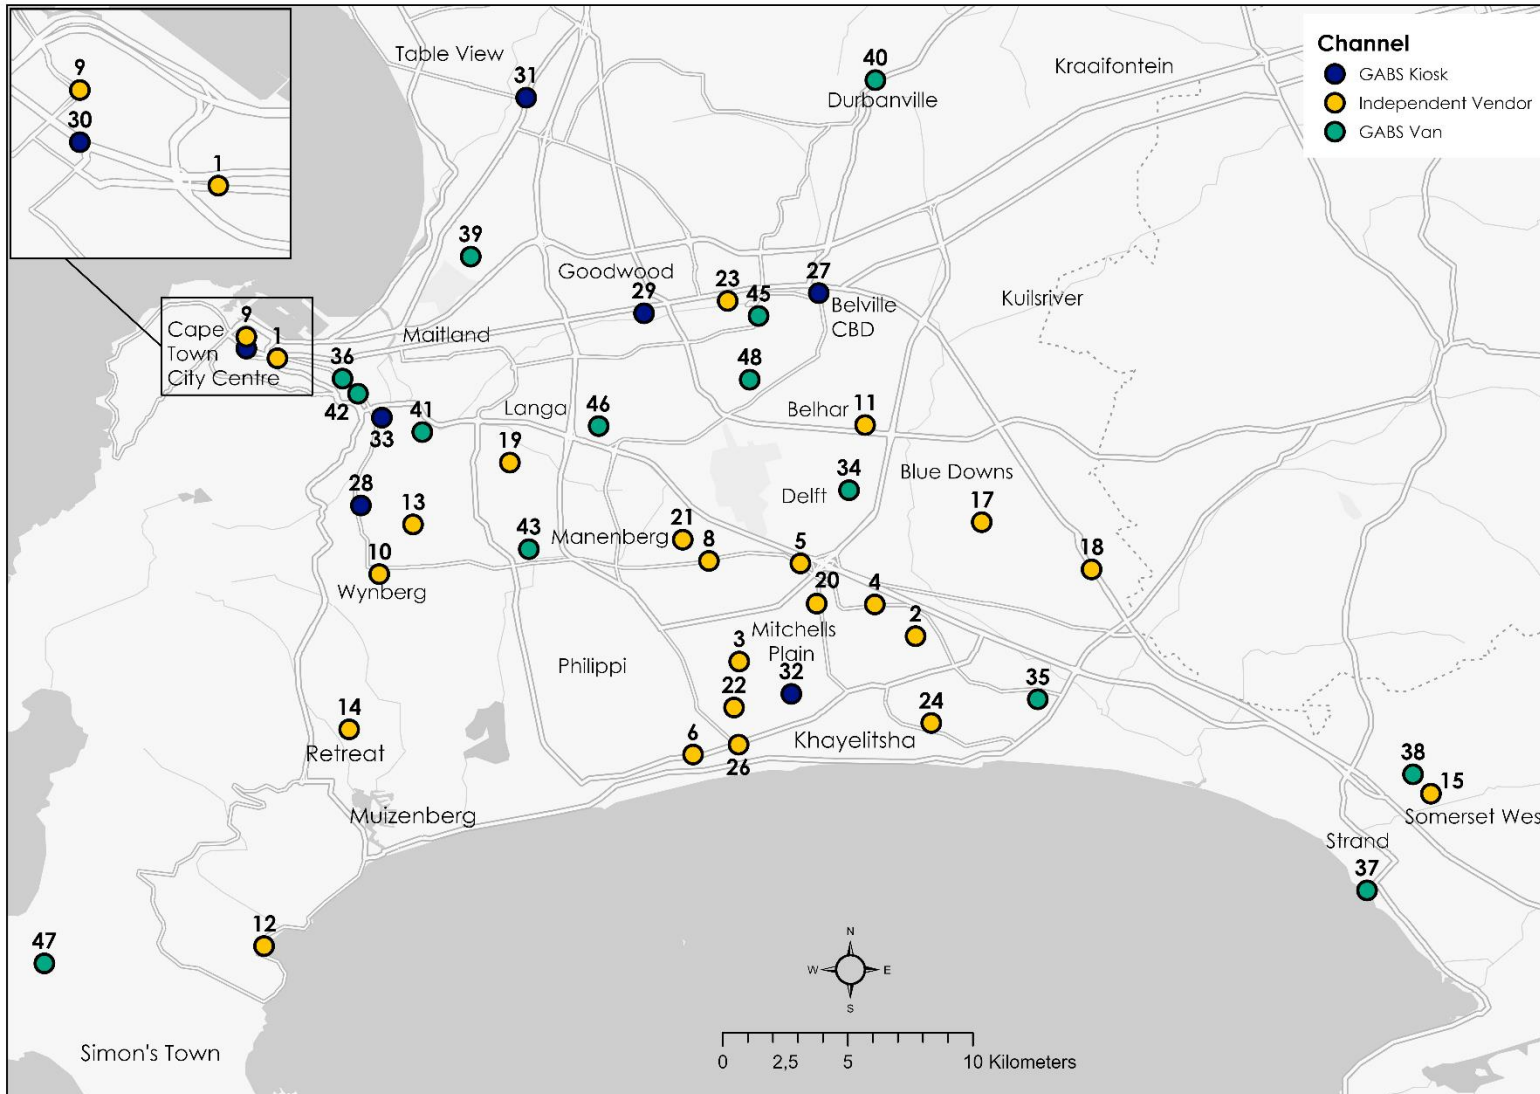

Where can I get my Gold Card and FREE travel voucher?

See the below table for full address details of a Golden Arrow kiosk, van or independent vendor near you.

Independent Vendors			
No.	Name	Location	Address
1	Bingo Take Aways	Woodstock	75 Sir Lowry Rd, Woodstock, Cape Town, 8001
2	BP Khayelitsha	Khayelitsha	Cnr Sulani Dr and Bonga Dr, Khayelitsha, Cape Town, 7784
3	BP Mitchells Plain	Mitchells Plain	Cnr of Lavender Rd and Eisleben Rd, Mitchells Plain, 7780
4	Caltex Luyanda Service Station	Khayelitsha	Cnr Japhta K Masemola Rd and Solomon Tshuku Ave, Ikwezi Park, Cape Town, 7784
5	Caltex Phambili Service Station	Philippi	1 Hammer Rd, Philippi, Cape Town, 7750
6	Caltex Seaview Service Station	Strandfontein (Bay View)	Cnr Spine Rd and Capri Way, San Remo, Cape Town, 7798
7	Caltex Solly's Service Station	Atlantis	23 Wesfleur Cir, Avondale, Cape Town, 7349
8	Caltex Top Spot Service Station	Phillipi	Cnr New Eisleben Rd and Govan Mbeki Rd, Philippi, Cape Town, 7750
9	Dis-Chem Pharmacy Culemborg	Cape Town City Centre	St Georges Mall, The Heriat, Cape Town, 8000
10	Eastern Delights Take-Aways	Wynberg	2 Brisbane Rd, Wynberg, Cape Town, 7800
11	Engen Belstar Service Station	Belhar	Belhar Dr, Belhar, Cape Town, 7493
12	Engen Clarks Garage	Fish Hoek	69 Main Rd, Fish Hoek, Cape Town, 7975
13	Engen Regal Convenience Centre	Claremont	Cnr Garfield Rd and Chichester Rd, Claremont, Cape Town, 7708
14	Engen Saw Mill Service Station	Retreat	Joe Marks Blvd, Retreat, Cape Town, 7800