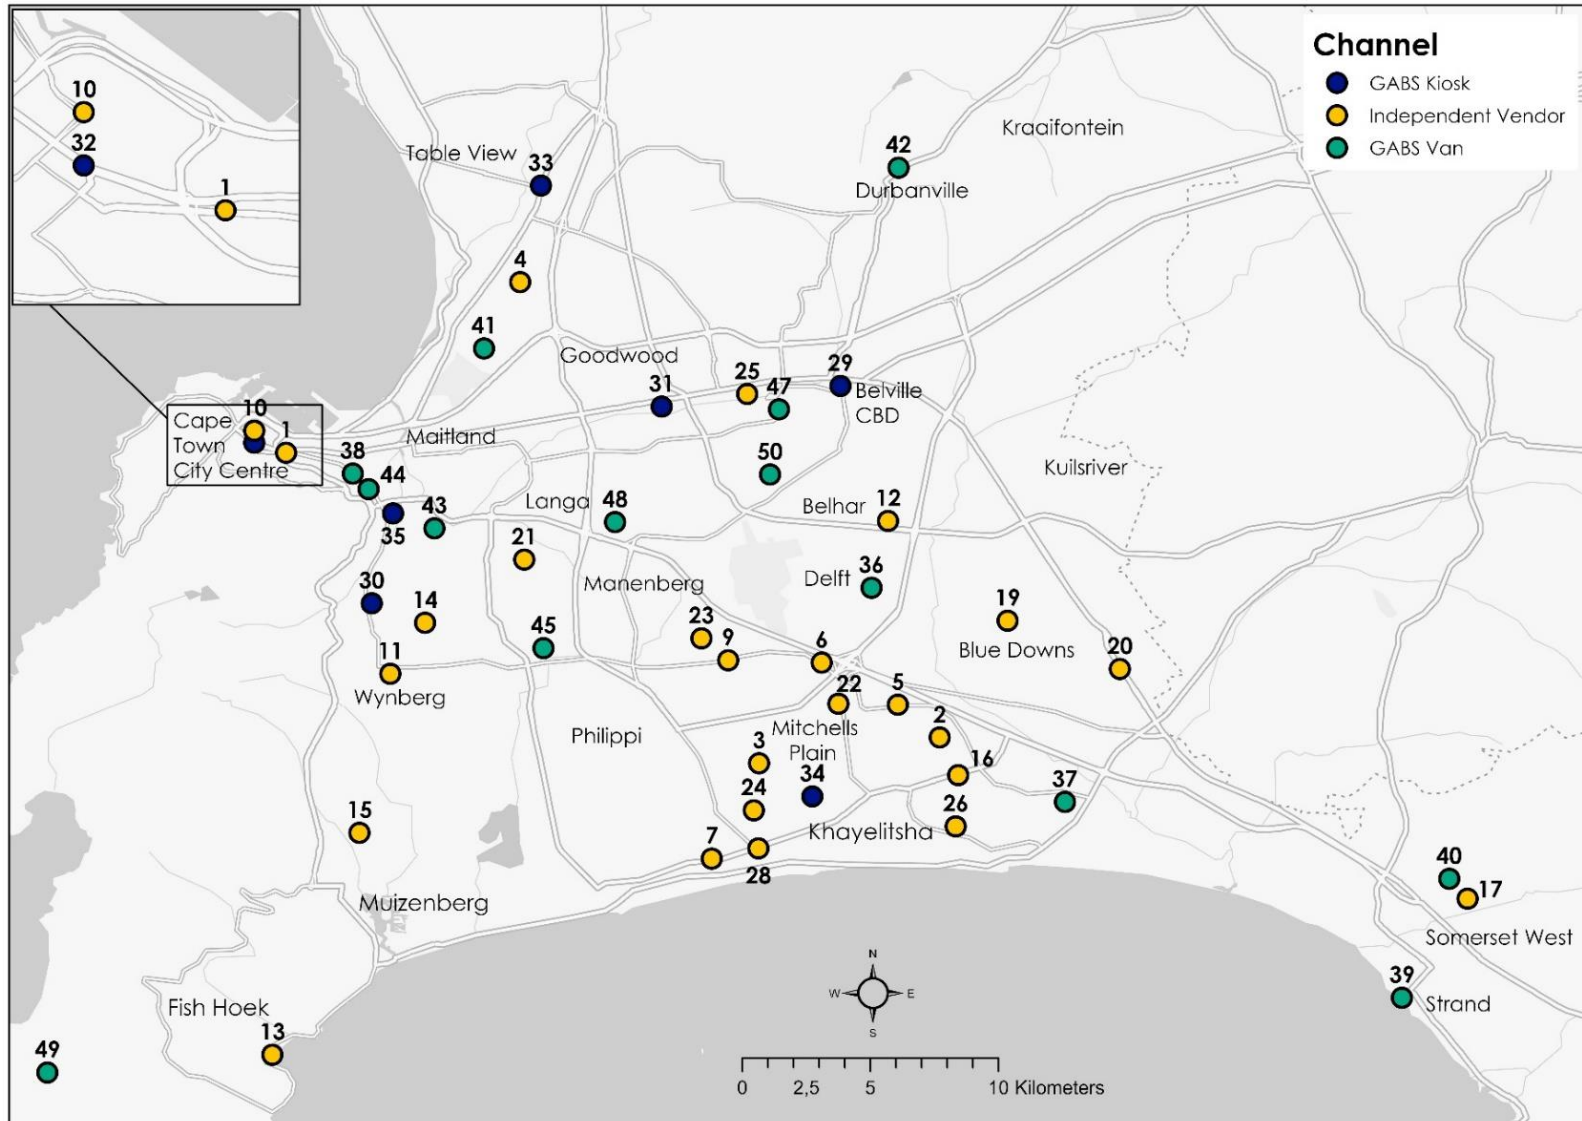

Where can I get my Gold Card and FREE travel voucher?

See the below table for full address details of a Golden Arrow kiosk, van or independent vendor near you.

Independent Vendors			
No.	Name	Location	Address
1	Bingo Take Aways	Woodstock	75 Sir Lowry Rd, Woodstock, Cape Town, 8001
2	BP Khayelitsha	Khayelitsha	Cnr Sulani Dr and Bonga Dr, Khayelitsha, Cape Town, 7784
3	BP Mitchells Plain	Mitchells Plain	Cnr of Lavender Rd and Eisleben Rd, Mitchells Plain, 7780
4	BP Montague Gardens	Montague Gardens	32 Montague Drive, Montague Gardens, Cape Town, 7441
5	Caltex Luyanda Service Station	Khayelitsha	Cnr Japhta K Masemola Rd and Solomon Tshuku Ave, Ikwezi Park, Cape Town, 7784
6	Caltex Phambili Service Station	Philippi	1 Hammer Rd, Philippi, Cape Town, 7750
7	Caltex Seaview Service Station	Strandfontein (Bay View)	Cnr Spine Rd and Capri Way, San Remo, Cape Town, 7798
8	Caltex Solly's Service Station	Atlantis	23 Wesfleur Cir, Avondale, Cape Town, 7349
9	Caltex Top Spot Service Station	Phillipi	Cnr New Eisleben Rd and Govan Mbeki Rd, Philippi, Cape Town, 7750
10	Dis-Chem Pharmacy Culemborg	Cape Town City Centre	St Georges Mall, The Heriat, Cape Town, 8000
11	Eastern Delights Take-Aways	Wynberg	2 Brisbane Rd, Wynberg, Cape Town, 7800
12	Engen Belstar Service Station	Belhar	Belhar Dr, Belhar, Cape Town, 7493
13	Engen Clarks Garage	Fish Hoek	69 Main Rd, Fish Hoek, Cape Town, 7975
14	Engen Regal Convenience Centre	Claremont	Cnr Garfield Rd and Chichester Rd, Claremont, Cape Town, 7708
15	Engen Saw Mill Service Station	Retreat	Joe Marks Blvd, Retreat, Cape Town, 7800