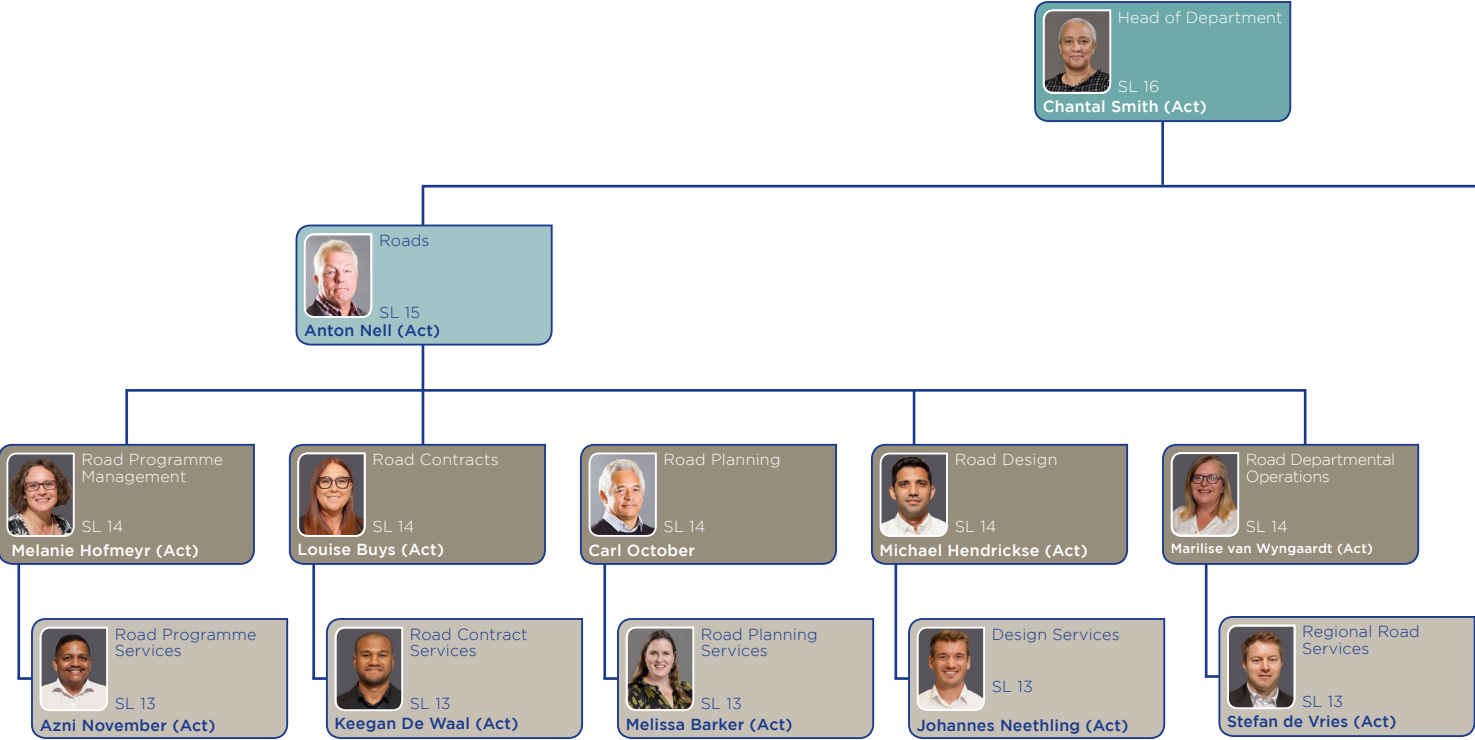

Organisational Organogram

Extended Top Management continued

Human Settlements
SL 15
Labeeqa Schuurman

Human Settlement
Planning
SL 14
Kahmiela August

Human Settlement
Implementation
SL 14
Vacant

Public Information
and Stakeholder
Relations
SL 13
Nathan Adriaanse

Planning
SL 13
Vacant

Grant and Municipal
Performance
Management
SL 13
Rob Smith

Affordable
Housing
SL 13
Gavin Wiseman

Professional
and Project
Management
Services
SL 13
Vacant

Land and Asset
Management
SL 13
Roy Stewart

Human Settlement
Project
Administration
SL 13
Brian Denton

Regional Human
Settlement Support
Region 3 West
Coast
SL 13
Rehana Tiry

Regional Support
Garden Route and
Central Karoo
SL 13
Vacant

 Provincial Public Works
 SL 15
Andrea Campbell (Act)

Organisational Organogram

Extended Top Management continued