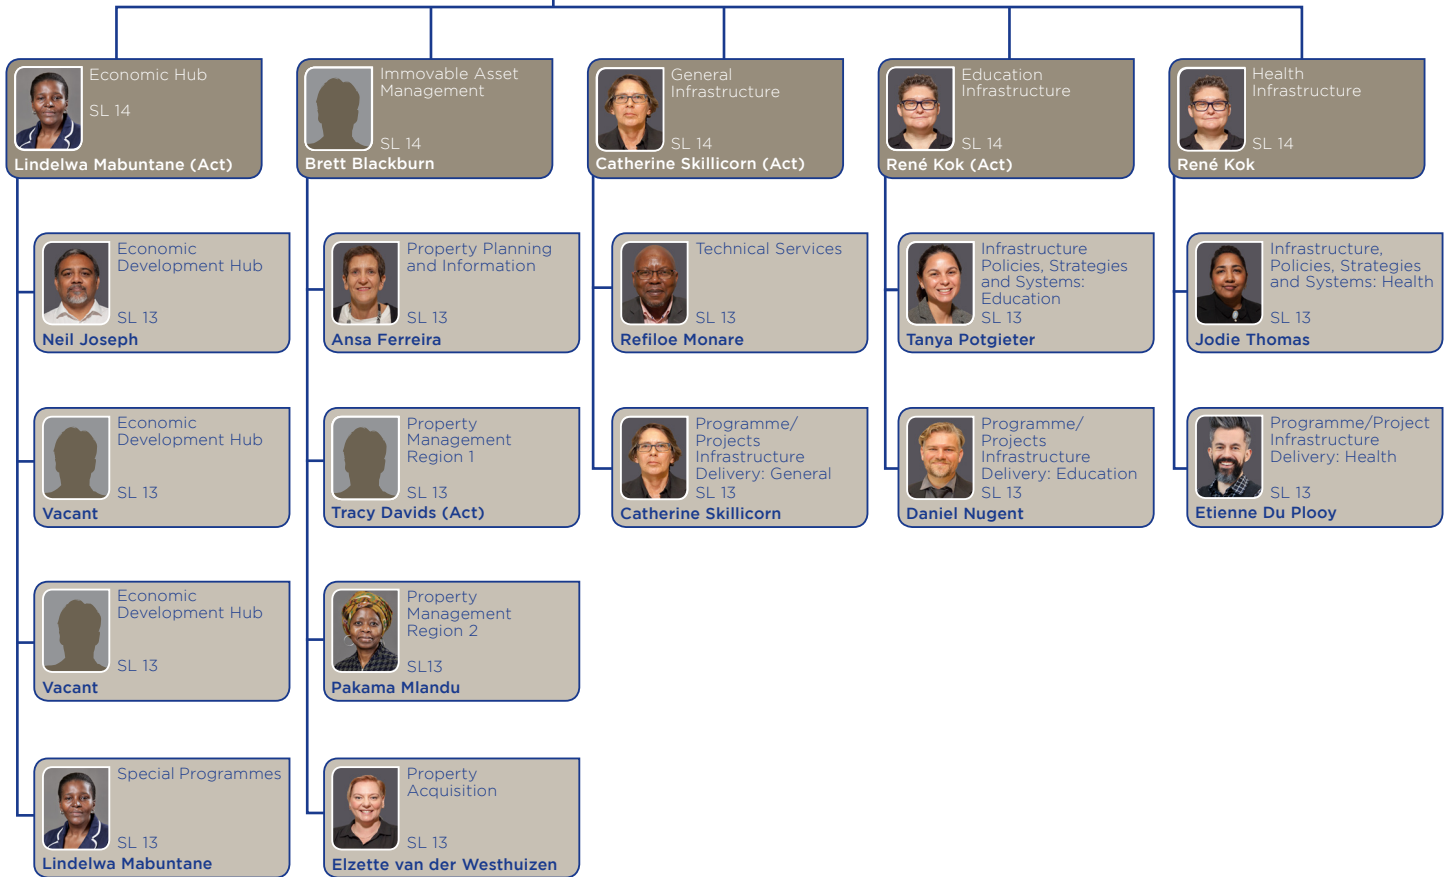

Organisational Organogram

Extended Top Management continued

Human Settlements
SL 15
Labeeqa Schuurman

Human Settlement
Planning
SL 14
Kahmiela August

Human Settlement
Implementation
SL 14
Vacant

Public Information
and Stakeholder
Relations
SL 13
Nathan Adriaanse

Planning
SL 13
Vacant

Grant and Municipal
Performance
Management
SL 13
Rob Smith

Affordable
Housing
SL 13
Gavin Wiseman

Professional
and Project
Management
Services
SL 13
Vacant

Land and Asset
Management
SL 13
Roy Stewart

Human Settlement
Project
Administration
SL 13
Brian Denton

Regional Human
Settlement Support
Region 3 West
Coast
SL 13
Rehana Tiry

Regional Support
Garden Route and
Central Karoo
SL 13
Vacant

 Provincial Public Works
 SL 15
Andrea Campbell (Act)