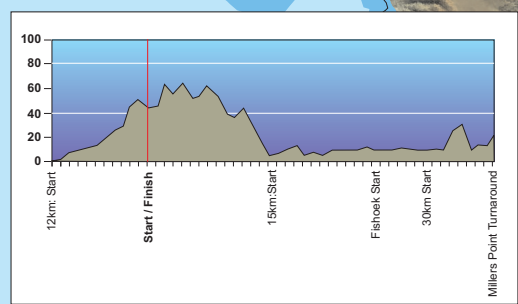

STARTS

REFRESHMENT STATIONS

MEDICAL POINTS

TOILETS (T - TOILETS ONLY)

BLOUBERG
20km START

GREEN POINT
12km START

CAPE TOWN
10km START

NEWLANDS
5km START

ST GEORGES
GRAMMAR SCHOOL
FINISH
80km START

RETREAT
13km START

FISH HOEK BEACH
25km/ 50km START

LONG BEACH
SIMON'S TOWN
30km START

GUGULETHU
11km START

MOBILE REFRESHMENT STATION
50km & 80km
TURNAROUND