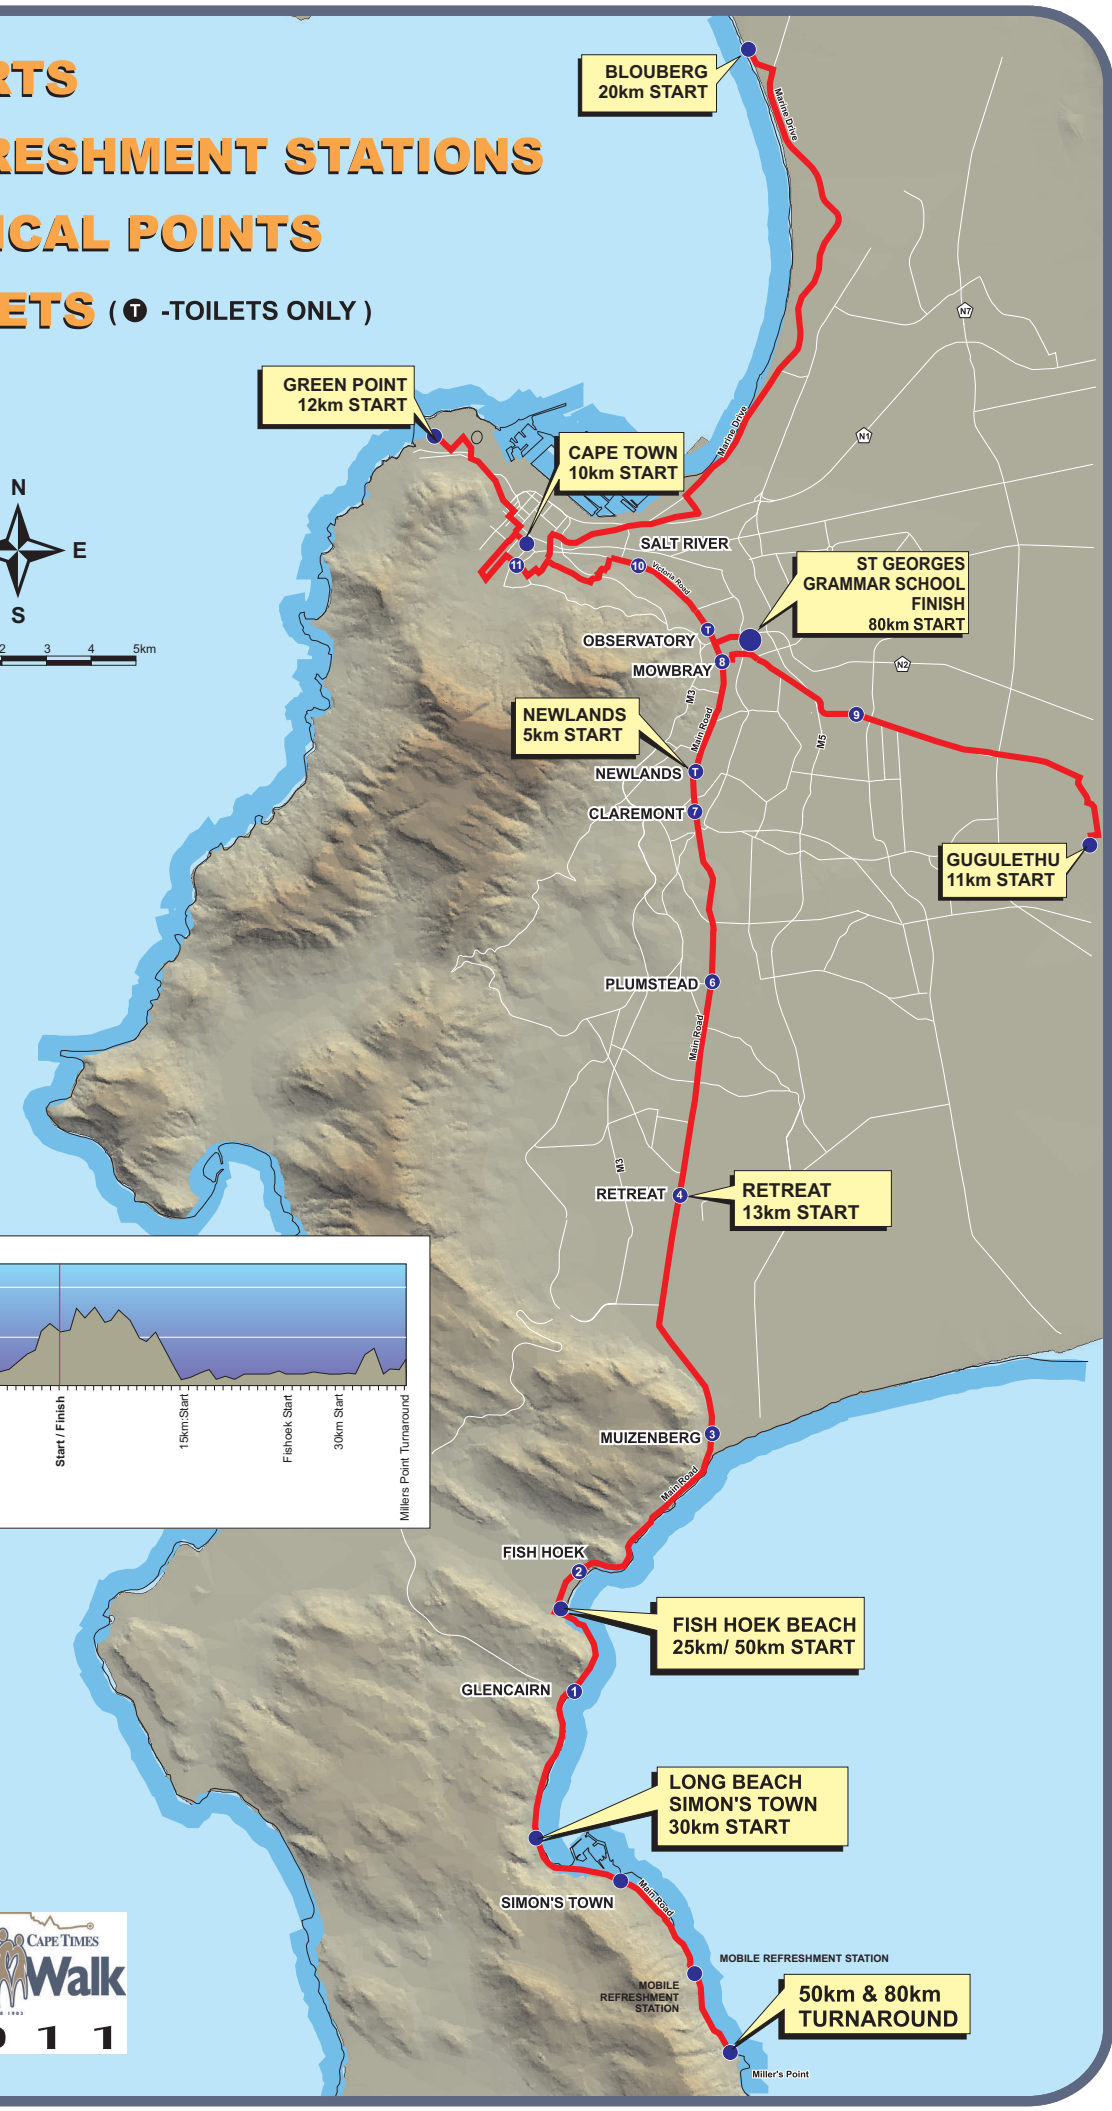

STARTS

REFRESHMENT STATIONS

MEDICAL POINTS

TOILETS (T - TOILETS ONLY)

BLOUBERG
20km START

GREEN POINT
12km START

CAPE TOWN
10km START

NEWLANDS
5km START

ST GEORGES
GRAMMAR SCHOOL
FINISH
80km START

RETREAT
13km START

FISH HOEK BEACH
25km/ 50km START

LONG BEACH
SIMON'S TOWN
30km START

GUGULETHU
11km START

MOBILE REFRESHMENT STATION
50km & 80km
TURNAROUND