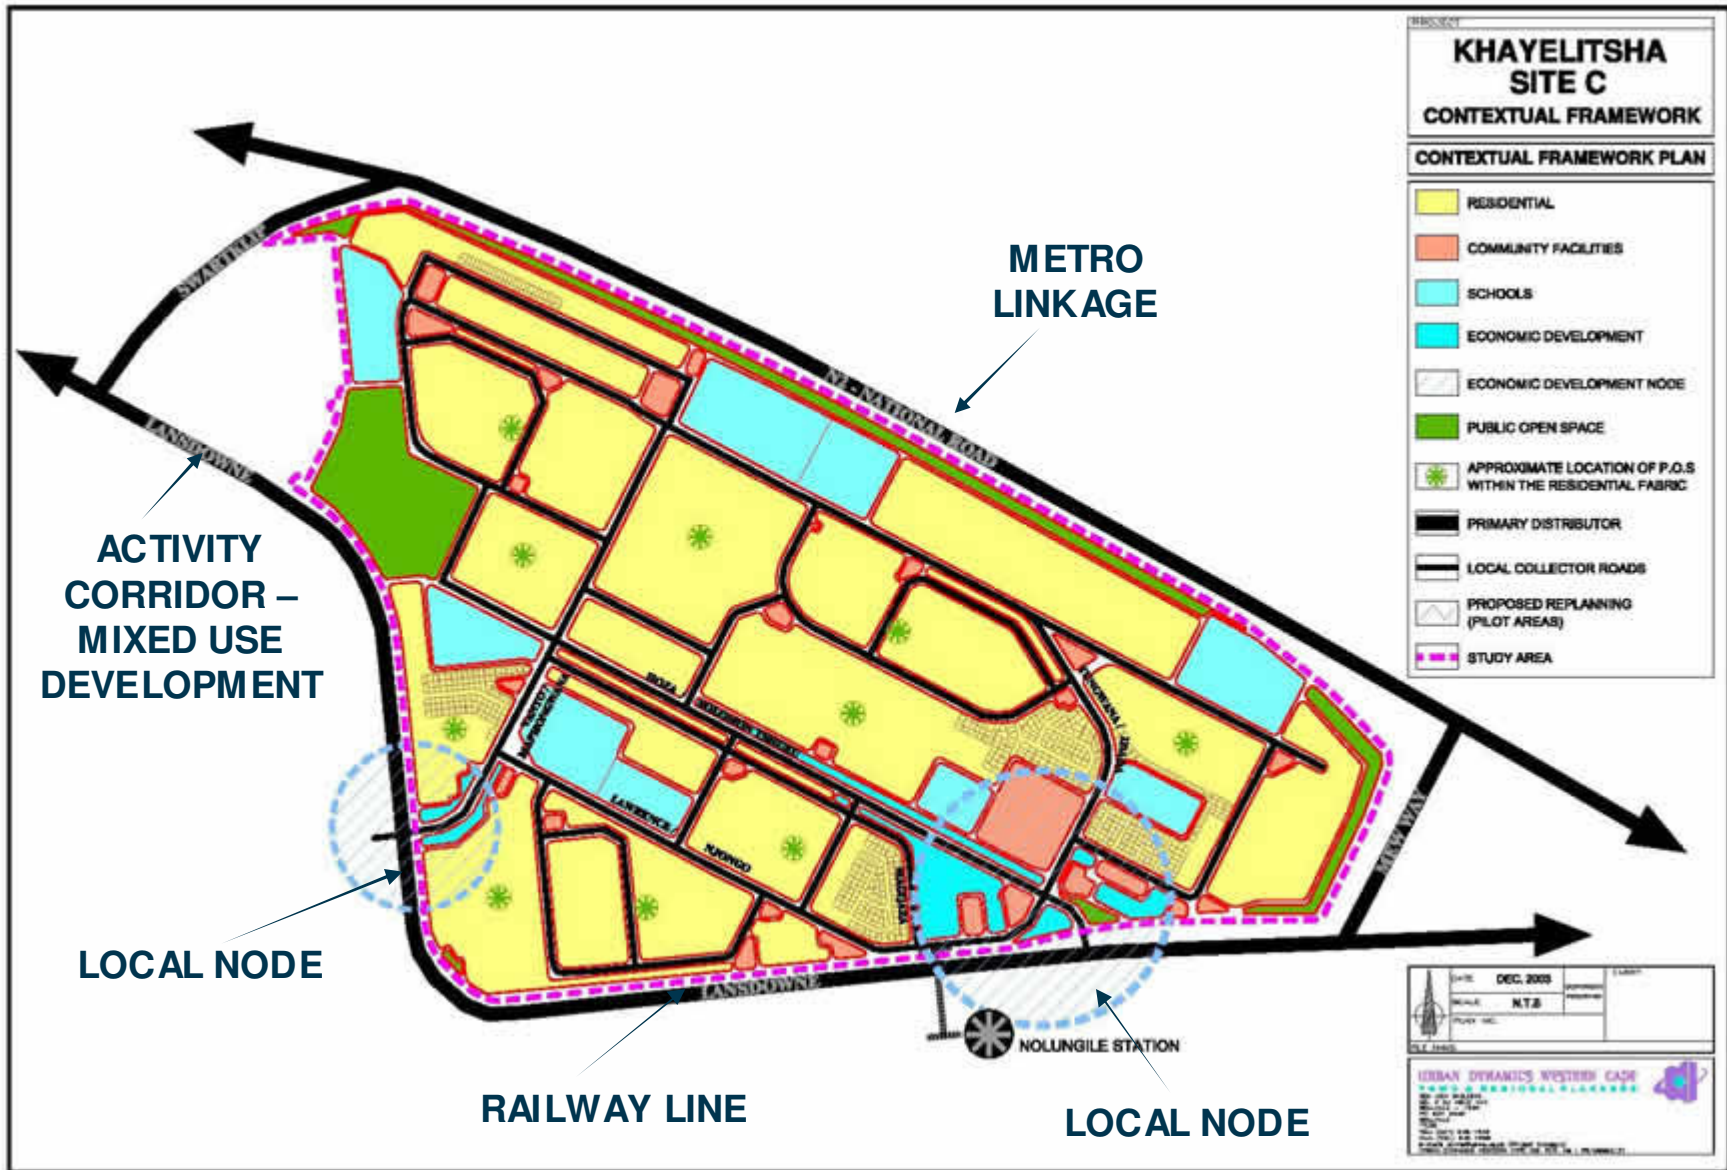

SUSTAINABLE HUMAN SETTLEMENT PROGRAMME:

**KHAYELITSHA SITE C AS AN AREA
FOR THE APPLICATION OF
BREAKING NEW GROUND
PRINCIPLES**

Tuesday, 28 March 2006

Locality

Access to:

- **Economic opportunity**
- **Safe and secure housing and tenure**
- **Reliable basic services**
- **Educational, recreational, cultural, health, welfare**

Locality in terms of economic & social activities

Local economic development and poverty eradication

- **Employment opportunities**
 - **Construction**
 - **EPWP guidelines**
- **Existing pattern of economic activity**

Spatial integration

- **Linkages with rest of CMA**

Social integration & cohesion

- **Steering committee**
- **Broader community consultation**
- **Capacity building**
- **Skills development and training**
- **Community buy-in and ownership of plan**

Addressing total need

- **Dedensification process**
- **Relocation areas**
- **Security of tenure (ownership)**

Quality living environments

- **Replacing shacks with formal housing**
- **Improving environmental quality**
- **Link spatial plans with housing strategy**