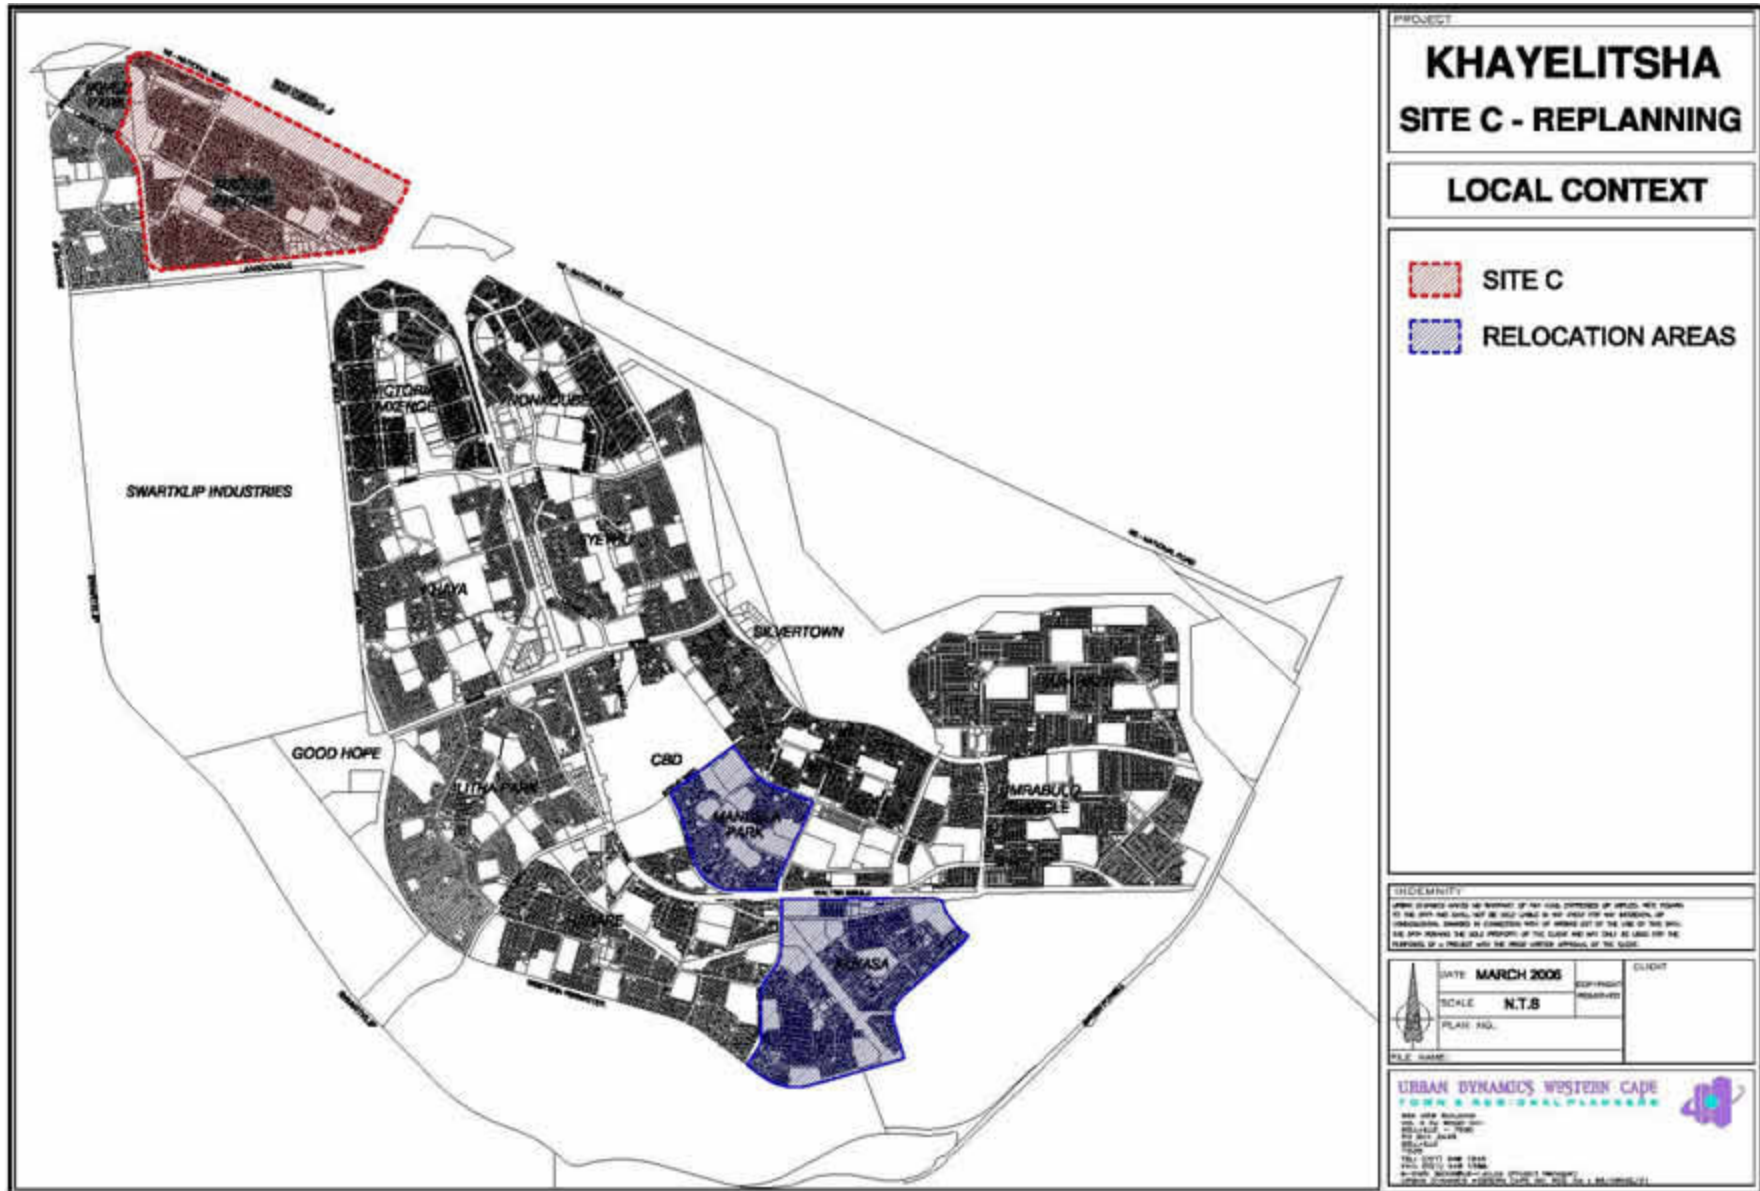

SUSTAINABLE HUMAN SETTLEMENT PROGRAMME:

**KHAYELITSHA SITE C AS AN AREA
FOR THE APPLICATION OF
BREAKING NEW GROUND
PRINCIPLES**

Tuesday, 28 March 2006

Locality

Access to:

- **Economic opportunity**
- **Safe and secure housing and tenure**
- **Reliable basic services**
- **Educational, recreational, cultural, health, welfare**

Locality in terms of economic & social activities

Local economic development and poverty eradication

- **Employment opportunities**
 - **Construction**
 - **EPWP guidelines**
- **Existing pattern of economic activity**

Spatial integration

- **Linkages with rest of CMA**

Social integration & cohesion

- **Steering committee**
- **Broader community consultation**
- **Capacity building**
- **Skills development and training**
- **Community buy-in and ownership of plan**

Addressing total need

- **Dedensification process**
- **Relocation areas**
- **Security of tenure (ownership)**

Quality living environments

- **Replacing shacks with formal housing**
- **Improving environmental quality**
- **Link spatial plans with housing strategy**