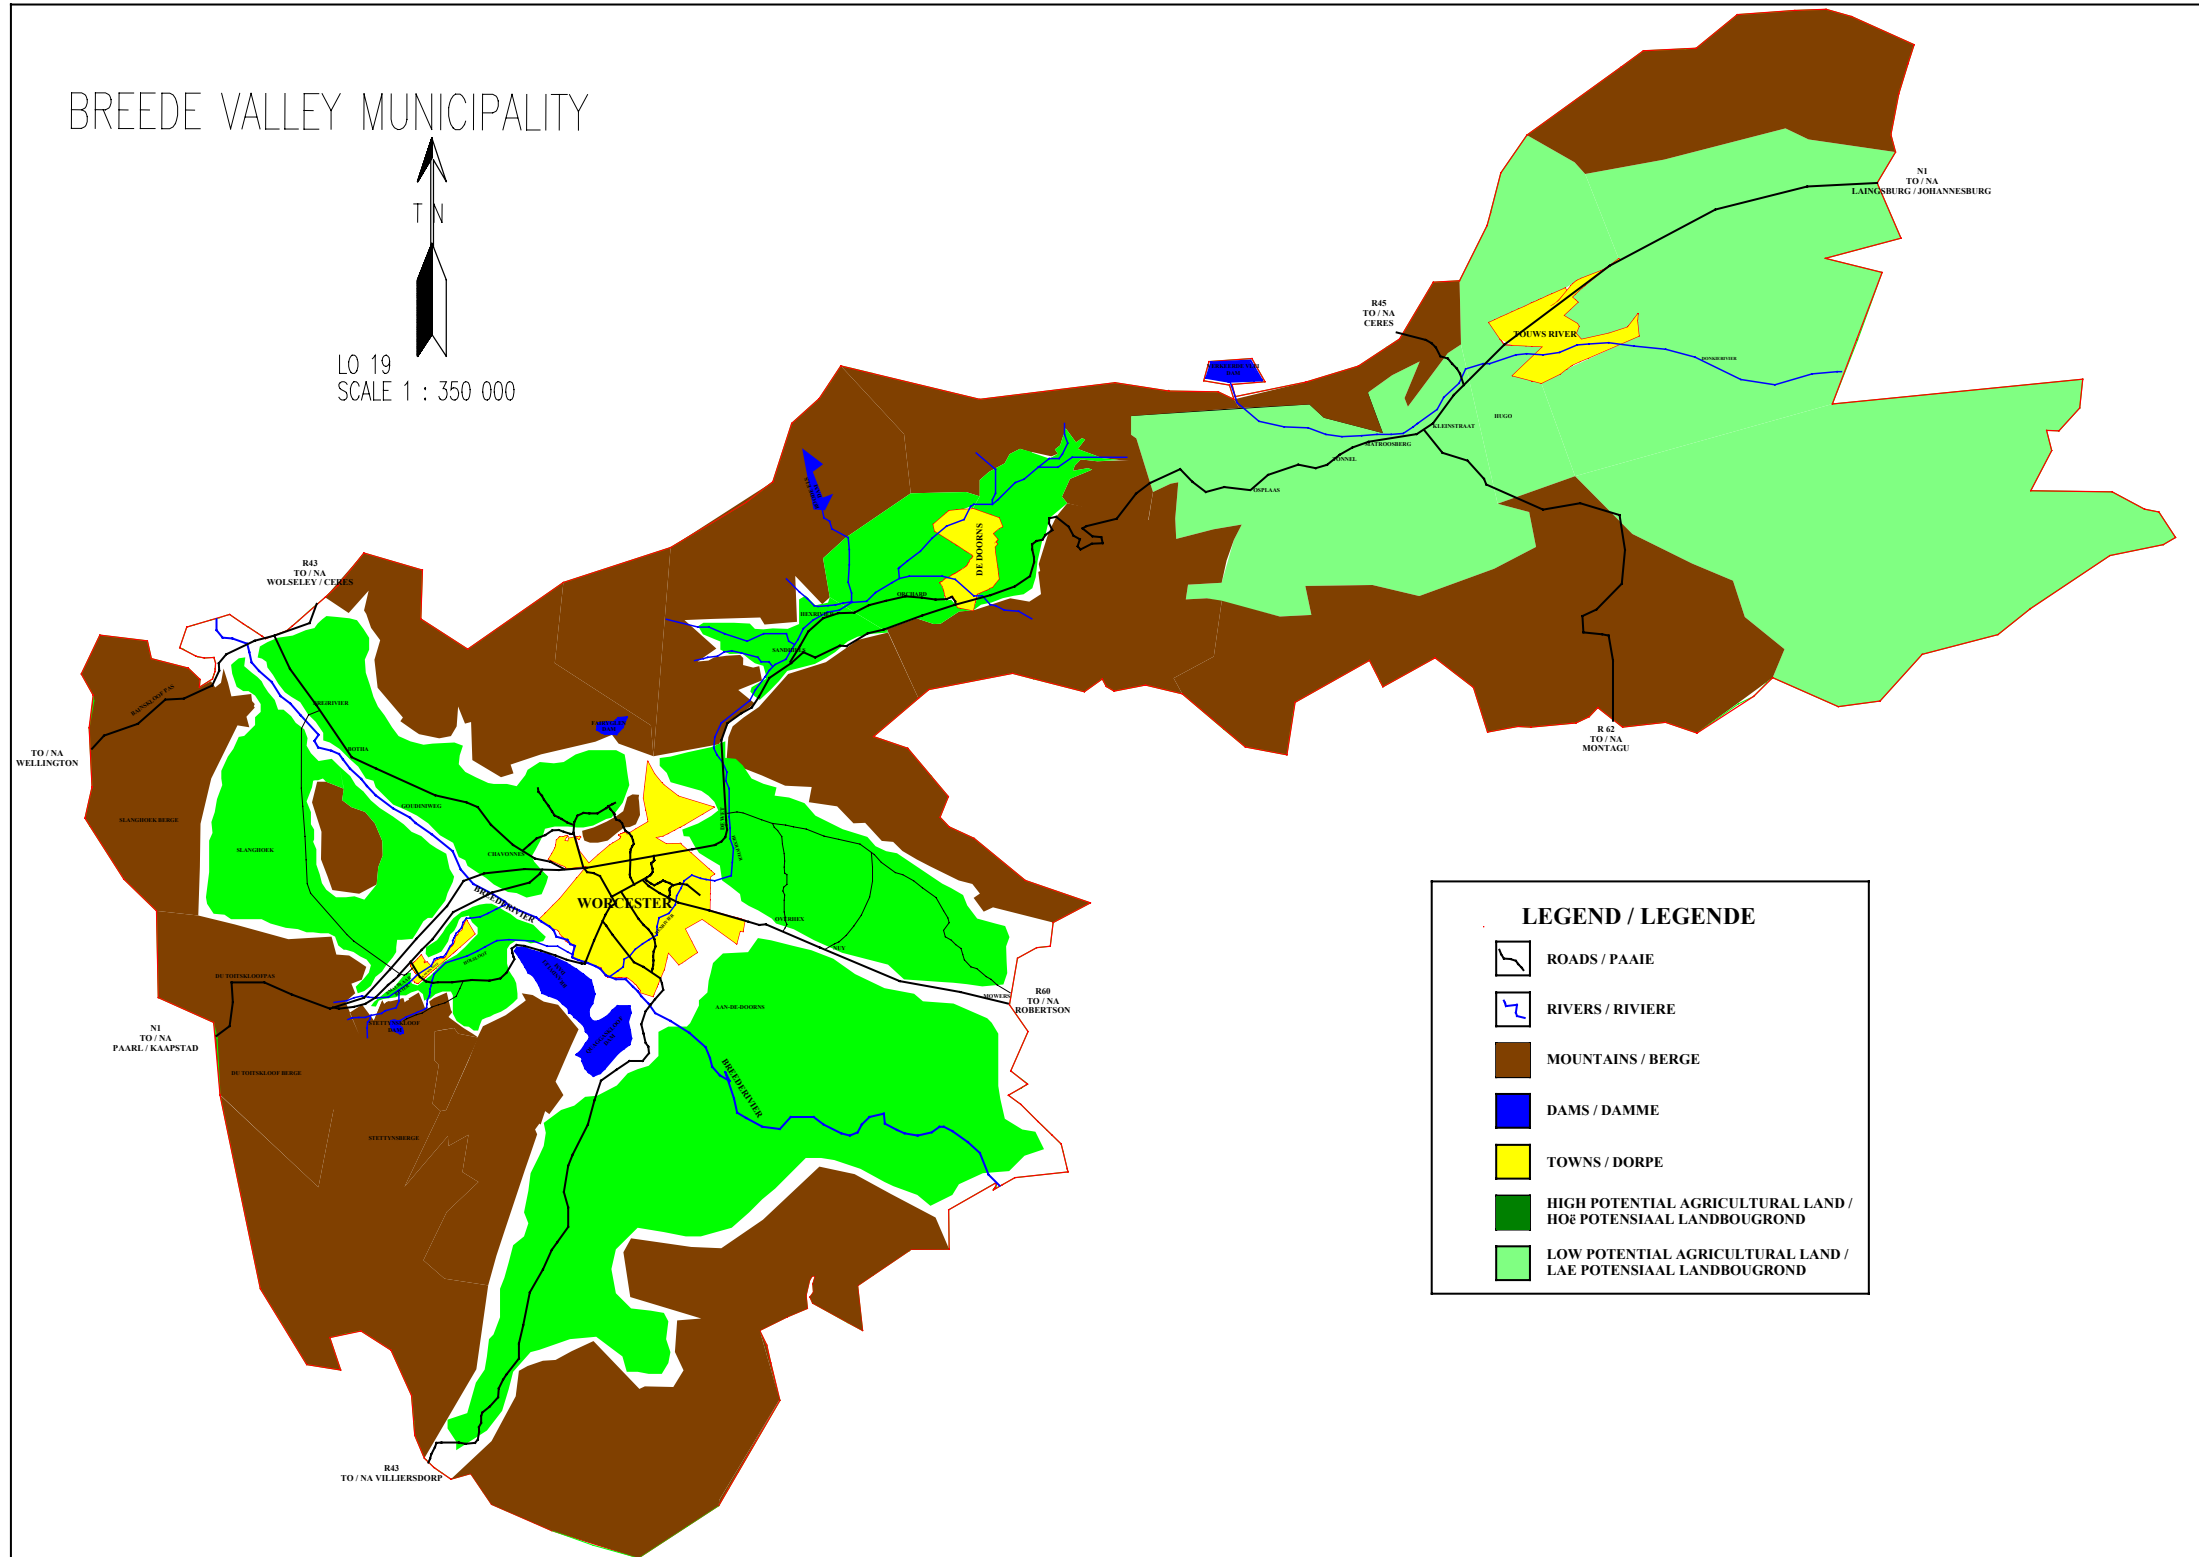

BREEDE VALLEY MUNICIPALITY

LO 19
SCALE 1 : 350 000

LEGEND / LEGENDE

- ROADS / PAAIE
- RIVERS / RIVIERE
- MOUNTAINS / BERGE
- DAMS / DAMME
- TOWNS / DORPE
- HIGH POTENTIAL AGRICULTURAL LAND / HOË POTENSIAAL LANDBOUGROND
- LOW POTENTIAL AGRICULTURAL LAND / LAE POTENSIAAL LANDBOUGROND