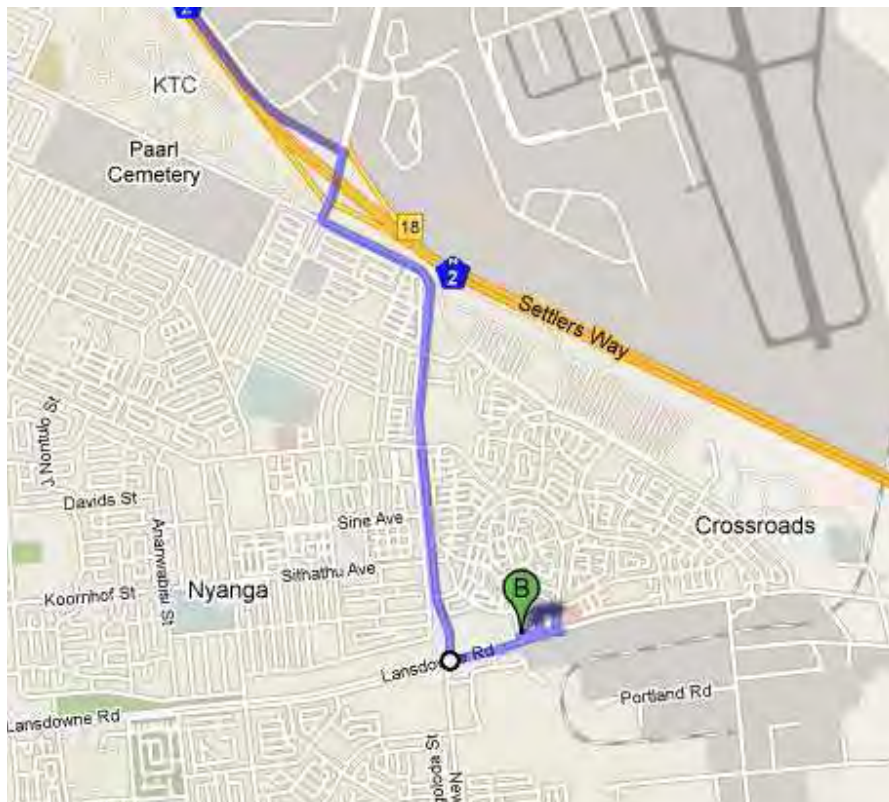

## Map and Directions

**Event:** Handover Ceremony

**Date:** Friday, 23 July 2010

**Time:** 12h45 for 13h00

**Venue:** Dr Nelson R Mandela High School, corner of Eisleben and Lansdowne Roads, Cross Roads, CT

### **Directions:**

1. Going East (towards airport) on Settlers Way/N2
2. Take exit 18 toward M28/Borcherds Quarry Rd
3. Slight left at Settlers Way/N2
4. Take the 1st right onto Borcherds Quarry Rd/M22
5. Take the 1st left onto New Eisleben Rd/M22
6. Turn left at Lansdowne Rd/M9
7. Turn left onto Intsikizi Street
8. Turn left onto Gwayi Street
9. Turn left into Sikhafu Crescent
10. After first bend in road will see entrance to Dr Nelson R. Mandela High School