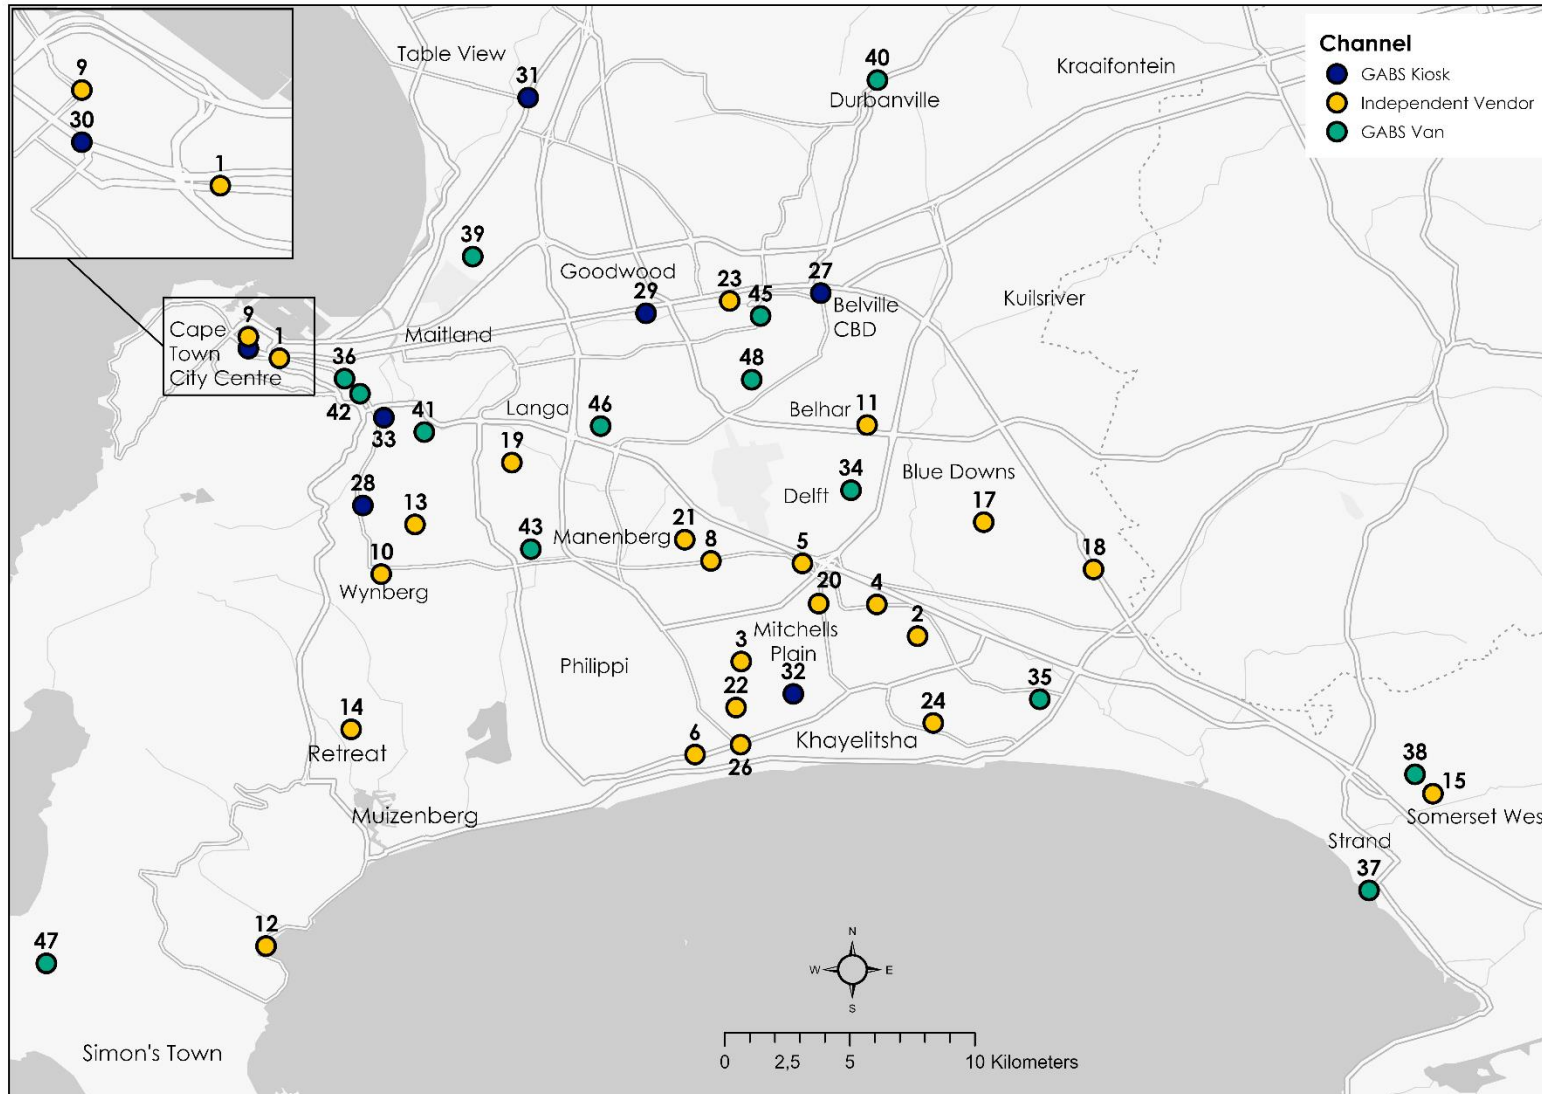

Where can I get my Gold Card and FREE travel voucher?

See the below table for full address details of a Golden Arrow kiosk, van or independent vendor near you.

Independent Vendors			
No.	Name	Location	Address
1	Bingo Take Aways	Woodstock	75 Sir Lowry Rd, Woodstock, Cape Town, 8001
2	BP Khayelitsha	Khayelitsha	Cnr Sulani Dr and Bonga Dr, Khayelitsha, Cape Town, 7784
3	BP Mitchells Plain	Mitchells Plain	Cnr of Lavender Rd and Eisleben Rd, Mitchells Plain, 7780
4	Caltex Luyanda Service Station	Khayelitsha	Cnr Japhta K Masemola Rd and Solomon Tshuku Ave, Ikwezi Park, Cape Town, 7784
5	Caltex Phambili Service Station	Philippi	1 Hammer Rd, Philippi, Cape Town, 7750
6	Caltex Seaview Service Station	Strandfontein (Bay View)	Cnr Spine Rd and Capri Way, San Remo, Cape Town, 7798
7	Caltex Solly's Service Station	Atlantis	23 Wesfleur Cir, Avondale, Cape Town, 7349
8	Caltex Top Spot Service Station	Phillipi	Cnr New Eisleben Rd and Govan Mbeki Rd, Philippi, Cape Town, 7750
9	Dis-Chem Pharmacy Culemborg	Cape Town City Centre	St Georges Mall, The Heriat, Cape Town, 8000
10	Eastern Delights Take-Aways	Wynberg	2 Brisbane Rd, Wynberg, Cape Town, 7800
11	Engen Belstar Service Station	Belhar	Belhar Dr, Belhar, Cape Town, 7493
12	Engen Clarks Garage	Fish Hoek	69 Main Rd, Fish Hoek, Cape Town, 7975
13	Engen Regal Convenience Centre	Claremont	Cnr Garfield Rd and Chichester Rd, Claremont, Cape Town, 7708
14	Engen Saw Mill Service Station	Retreat	Joe Marks Blvd, Retreat, Cape Town, 7800