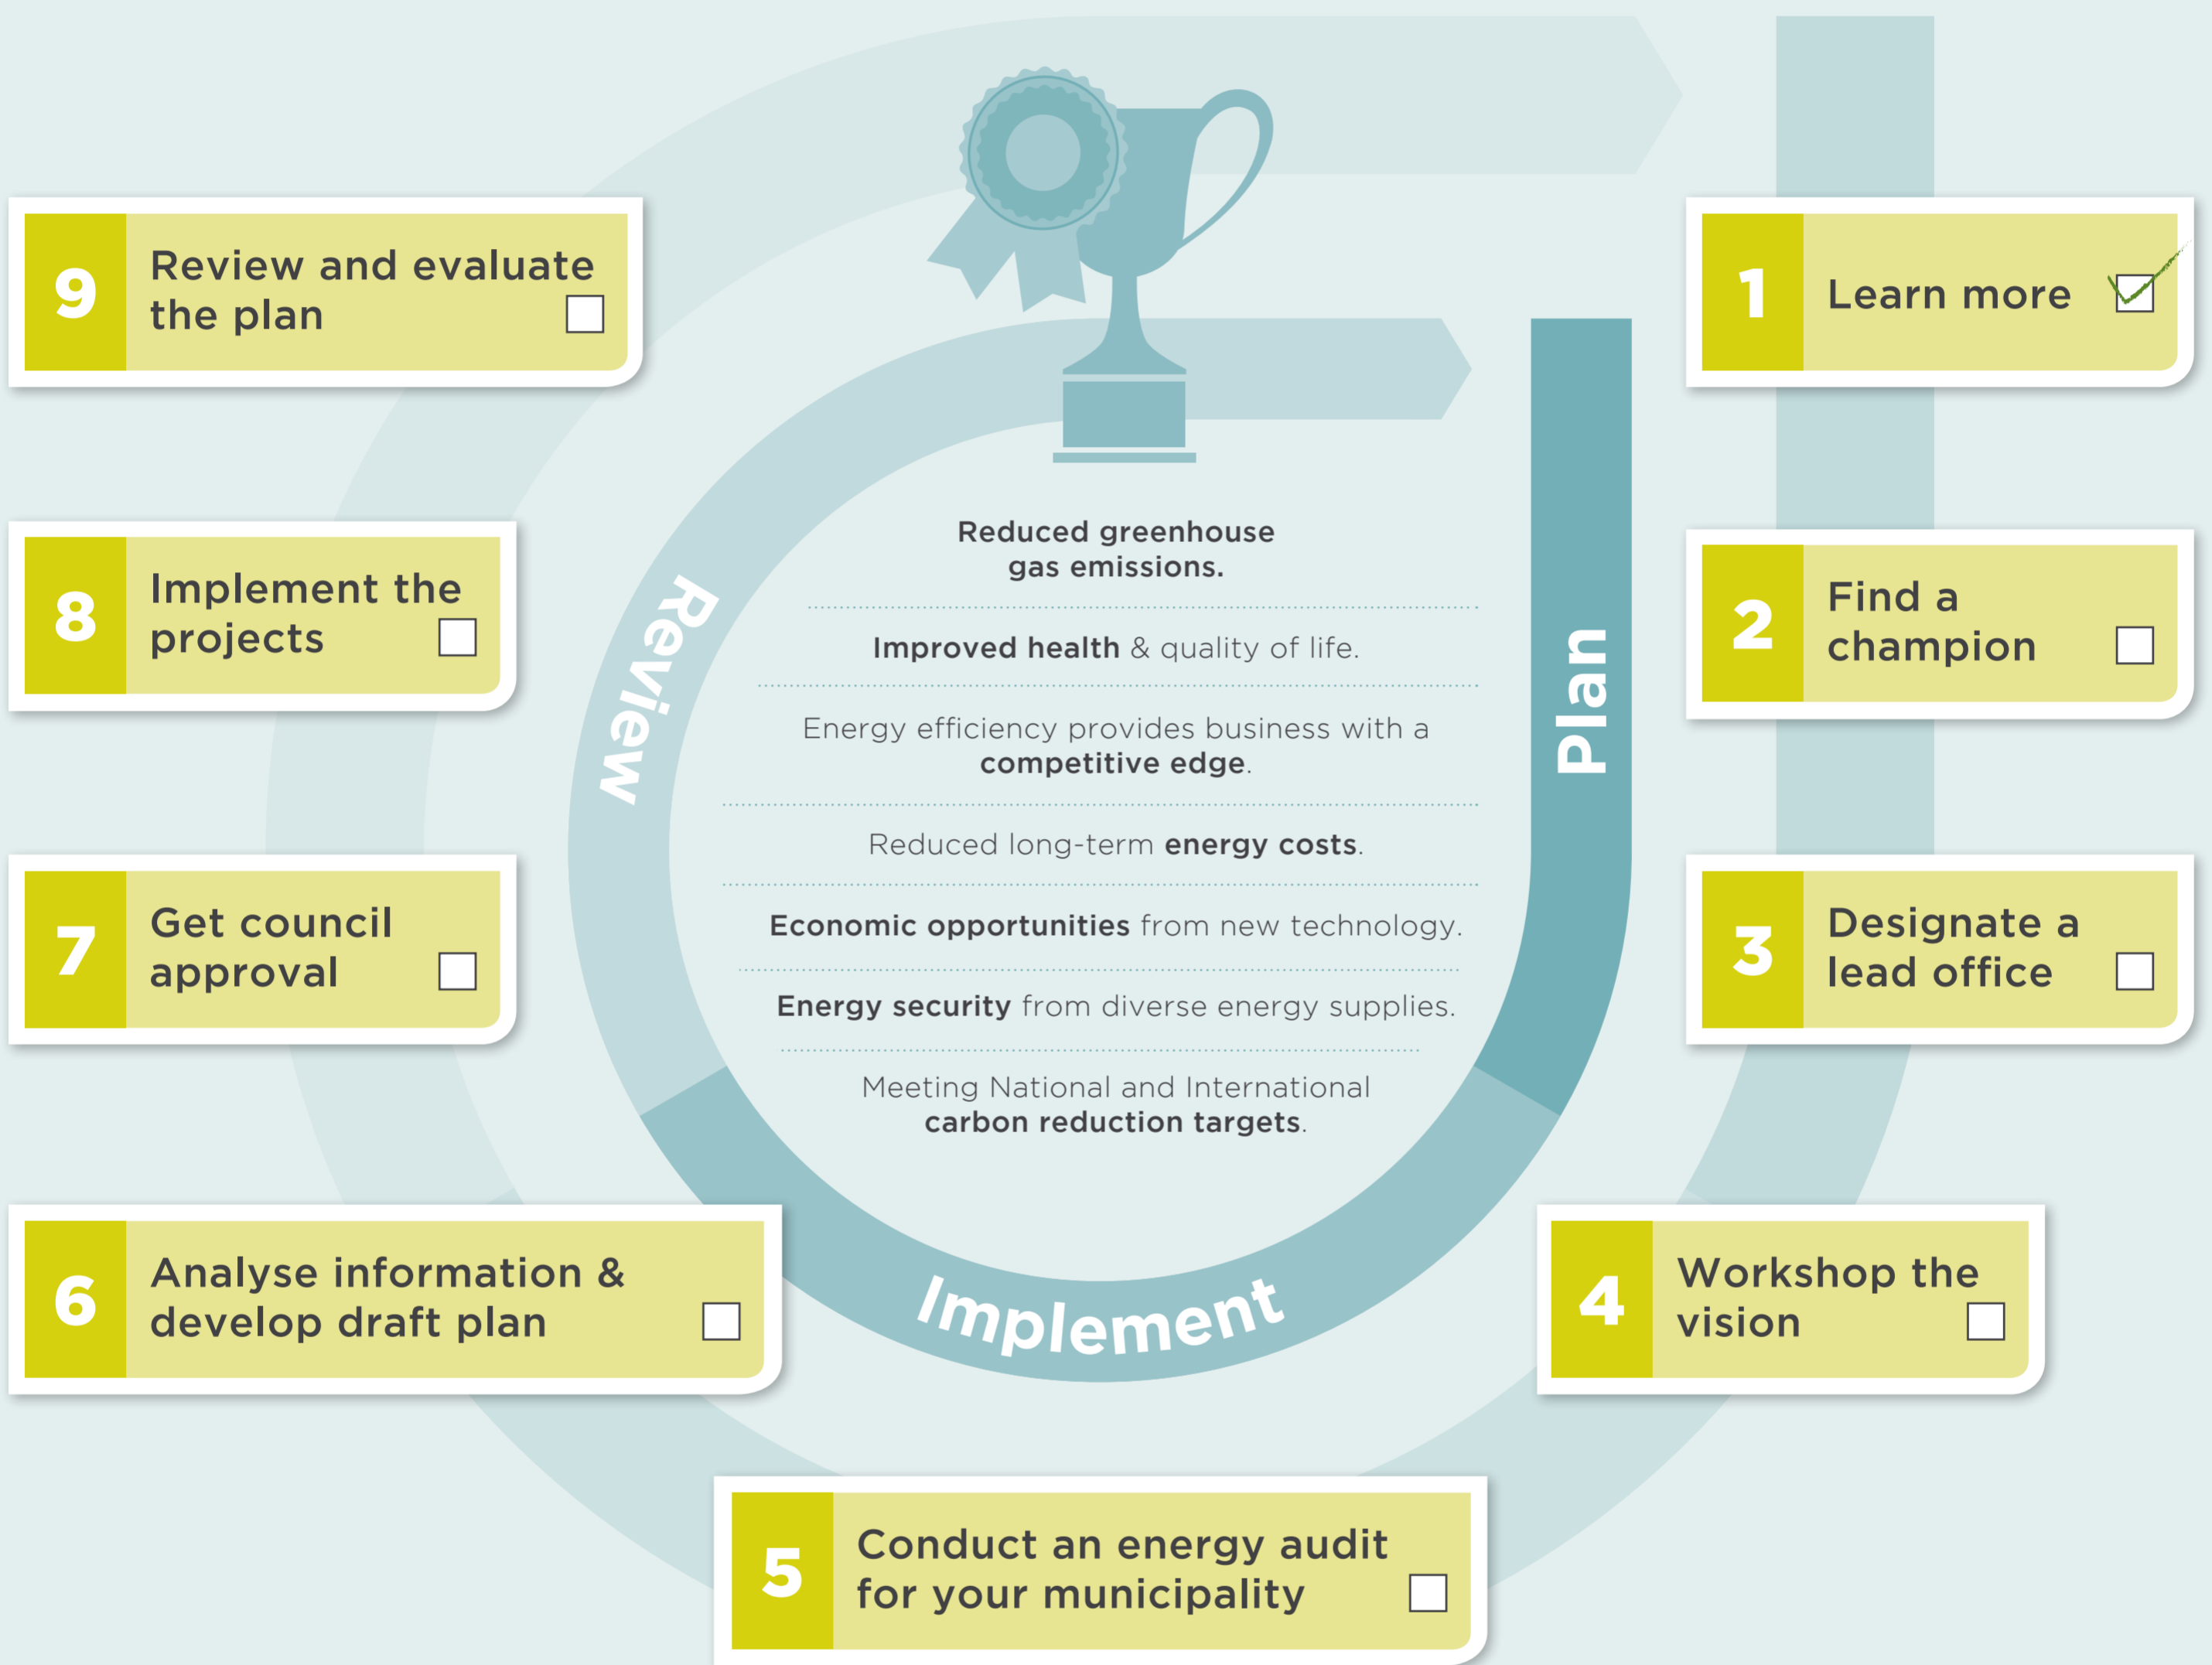

Our Climate is Changing

Setting Your Low Carbon Emissions Path

Local Government Your Sustainable Energy Plan

Did you know?

LED traffic lights... powered by the sun

One traffic intersection uses as much power during a month as a **three bedroom house**.

Changing traffic halogen lights to light-emitting diode (LED) lights results in **7x less energy** being used and a LED **lifespan of 5 years**, rather than 3 months.

Retrofitting homes and raising awareness

All over the province, homes are being retrofitted with solar water heaters, water efficient showers, taps and drains, ceilings and ceiling insulation and energy-efficient lighting.

Western Cape
Government

Environmental Affairs and
Development Planning

BETTER TOGETHER.