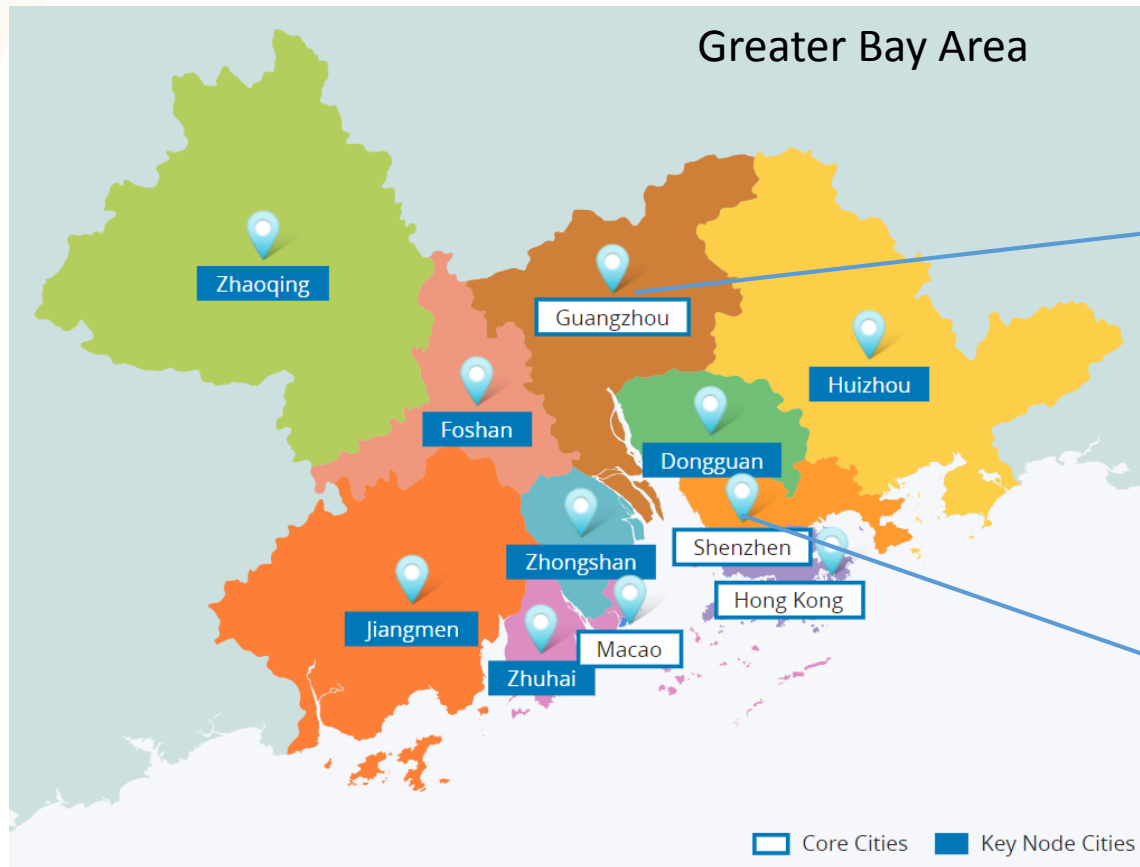

#### Border Restrictions relaxed for China and selected APAC countries

- Moderate confidence level to travel
- No/Low mobility restriction in China and HK => drive visitors to Macau
- Event size to increase:
- Corporate: 200-400 pax
- Association (local): 100-300 pax
- Association (GBA): 60-200 pax
- More elaborate Virtual/Hybrid meeting setup

#### Most of the travel restrictions relaxed for majority of the countries

- High confidence level to travel
- No mobility restriction between countries
- Vaccine available
- GICC ready to take on bigger events
- Event size to increase:
- Corporate: Above 500 pax
- Association (local): Above 400 pax
- Association (regional/int'l): Up to 1200 pax

# Greater Bay Area (GBA) and beyond

Guangzhou

中國進出口商品交易會  
CHINA IMPORT AND EXPORT FAIR  
**CANTON FAIR**

Shenzhen

Shenzhen World  
Exhibition & Convention Center  
深圳国际会展中心

Shanghai

**SNIEC**  
SHANGHAI  
New International  
Expo Centre