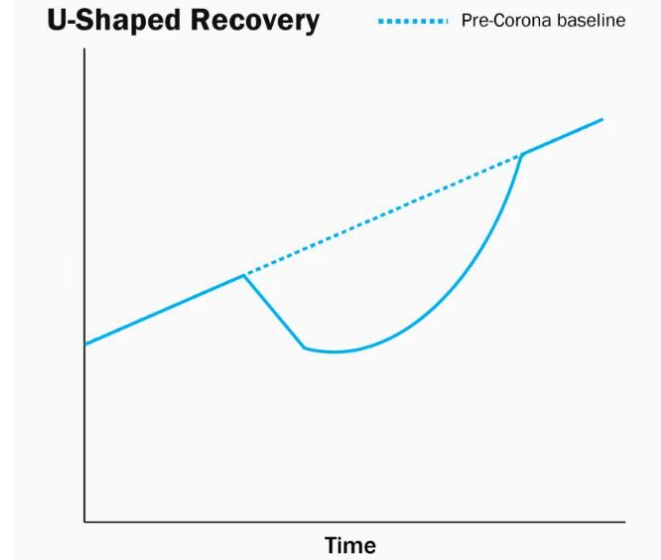

China Recovery

What Will The Recovery Look Like?

U-Shaped Recovery (Conservative Scenario)

Border Restrictions still in place

- Health & Safety (WE ARE READY CAMPAIGN)
- Target **local** (social and association) events, small in size, and short in duration
- **Local events account for 30% of revenue**

Border Restrictions relaxed for GBA

- Relatively low confidence level to travel
- Continue with Health & Safety measures
- Target HK and Guangdong Province events, 2-day event with 1-2 room nights
- **GBA events account for 60% of revenue**
- Account for social distancing
- Corporate: 80-150 pax
- Association (local): 100-200 pax
- Association (GBA): 60-200 pax
- Virtual/Hybrid meeting ready

Border Restrictions relaxed for China and selected APAC countries

- Moderate confidence level to travel
- No/Low mobility restriction in China and HK => drive visitors to Macau
- Event size to increase:
- Corporate: 200-400 pax
- Association (local): 100-300 pax
- Association (GBA): 60-200 pax
- More elaborate Virtual/Hybrid meeting setup

Most of the travel restrictions relaxed for majority of the countries

- High confidence level to travel
- No mobility restriction between countries
- Vaccine available
- GICC ready to take on bigger events
- Event size to increase:
- Corporate: Above 500 pax
- Association (local): Above 400 pax
- Association (regional/int'l): Up to 1200 pax

01

02

03

04