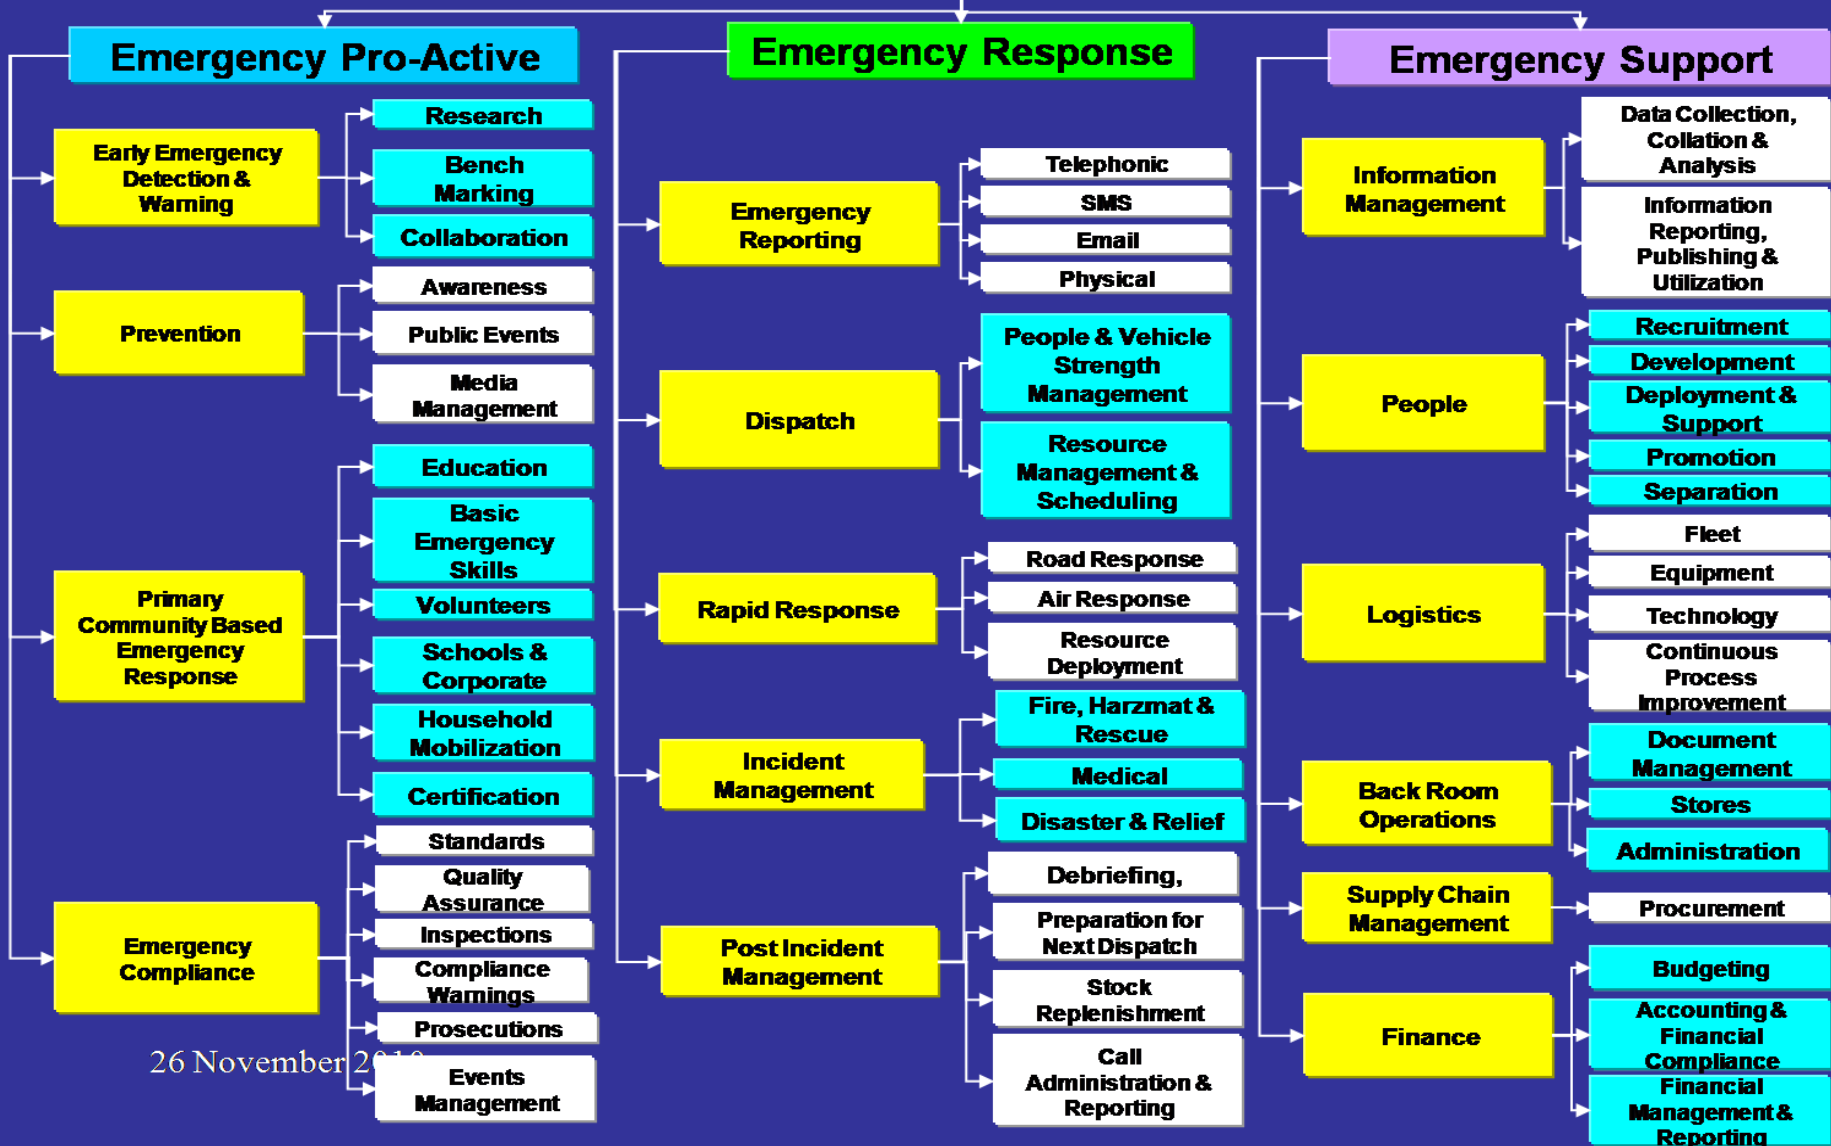

Post 2010 EMS: Functional Framework

Emergency Management System