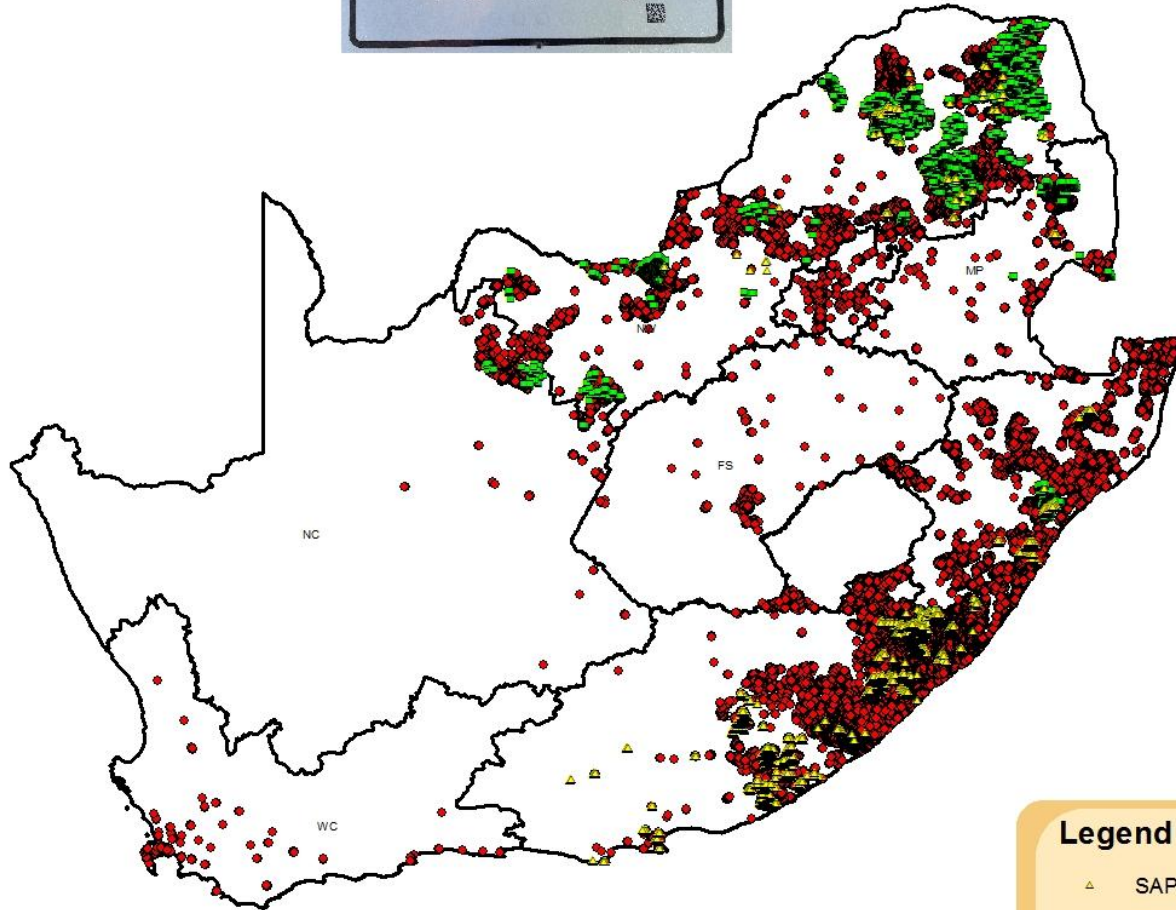

Numbered Household against Non Numbered Households

10087

Legend

- ▲ SAPO Addressed Points
- Non Address Points
- Address Points
- Province