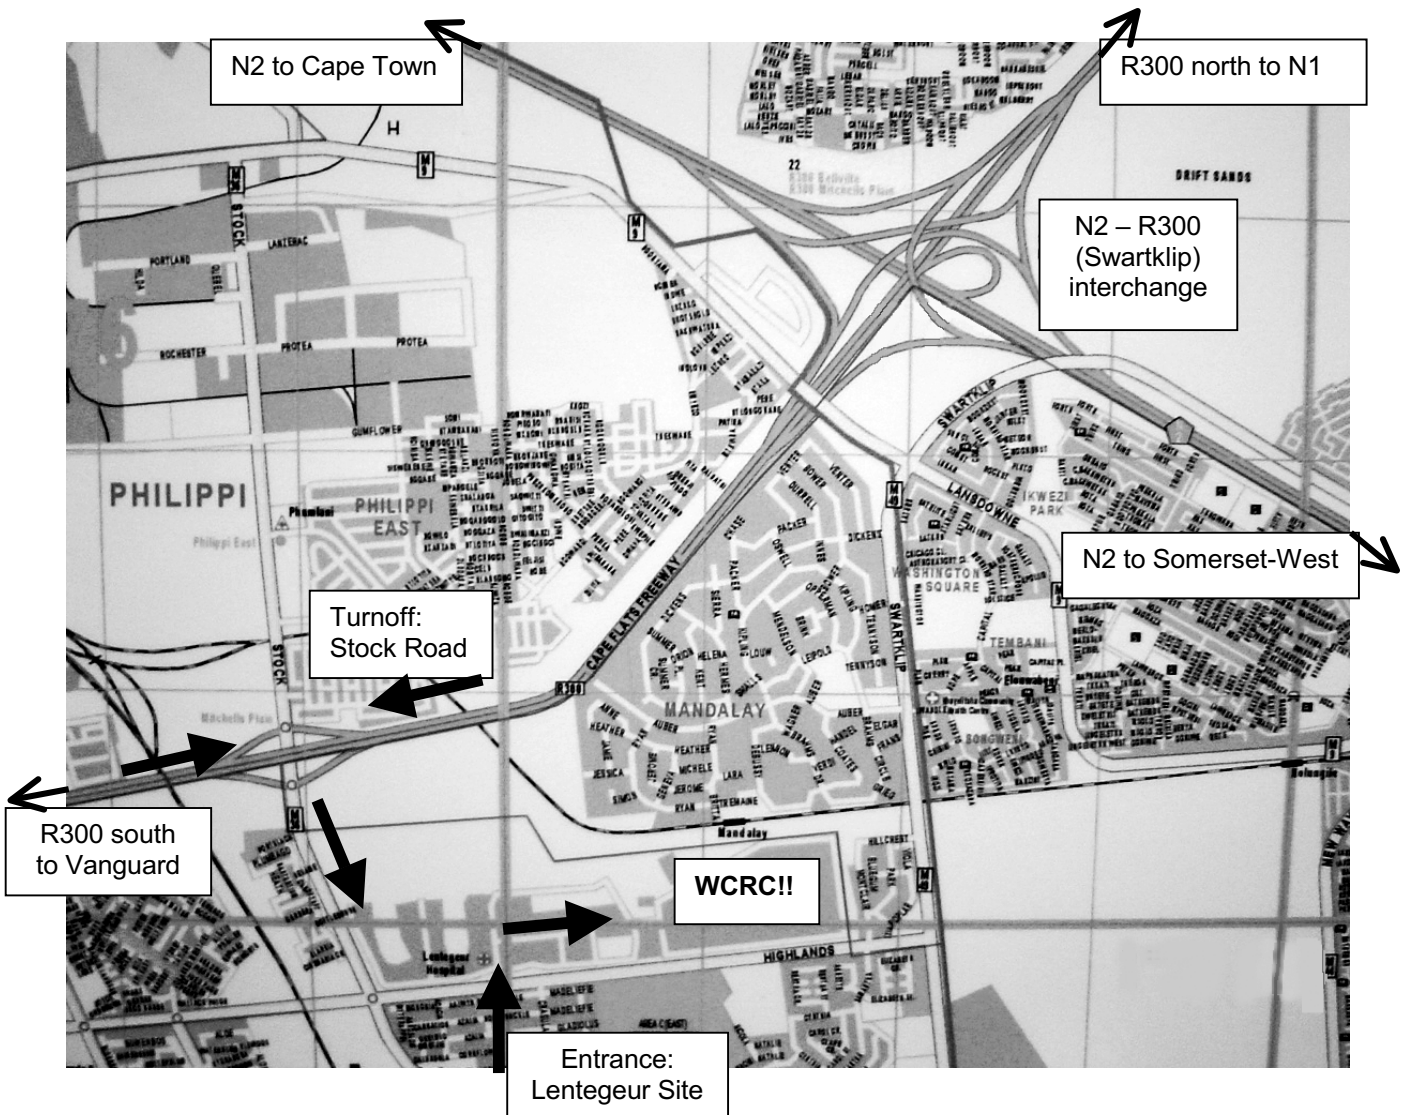

WESTERN CAPE REHABILITATION CENTRE (THE AMALGAMATED KARL BREMER REHAB AND CONRADIE SPINAL AND REHAB UNITS)

HOW TO FIND US?

From the N1:

Take R300 south
Go past the N2
First turn off once past the N2: Stock Road (Stock Road becomes AZ Berman)
Left into Highlands Road (first set of traffic lights)
Approximately 400m to the entrance of the Lentegeur Hospital site.

From the N2:

Take R300 south
First turn off: Stock Road (Stock Road becomes AZ Berman)
Left into Highlands Road (first set of traffic lights)
Approximately 400m to the entrance of the Lentegeur Hospital site.

Once at entrance of Lentegeur Hospital site:

Drive straight up from gate
Second road right (at Lentegeur Administration)
Drive down until gates of WCRC!! **WELCOME!!!**

Lost?

Call tel. (021) 370 2300