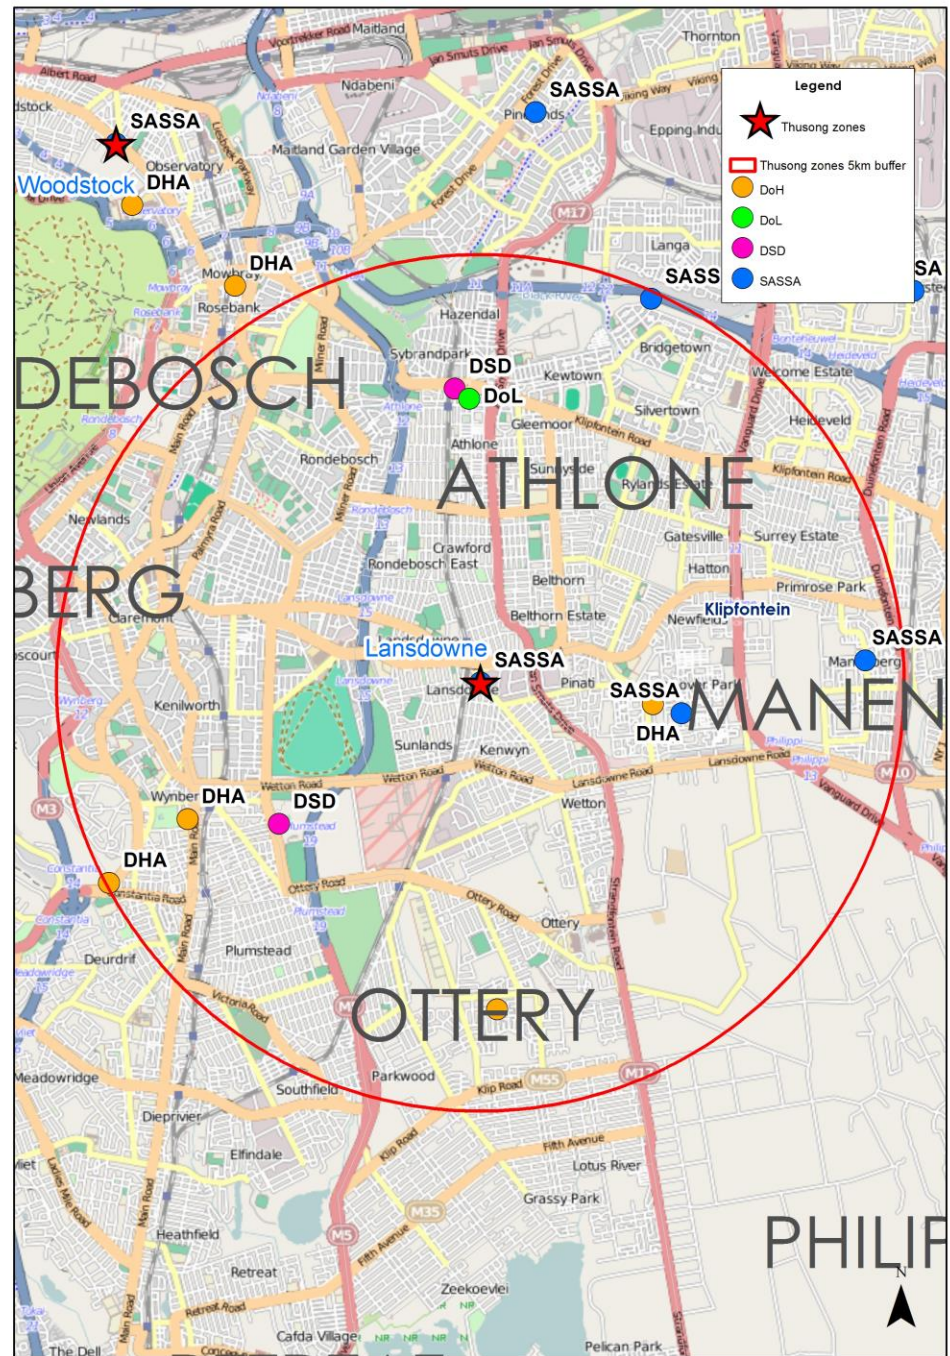

# Thusong Zones (Accessibility Analysis)

1. City of Cape Town
2. Khayelitsha
3. Bellville
4. Goodwood
5. Tygerberg
6. Lansdowne
7. Woodstock
8. Somerset West

Home Affairs

SASSA

5km

Labour

Social Dev

# Thusong Zones in the Metro

# Athlone Thusong Zone

# Mitchells Plain Thusong Zone