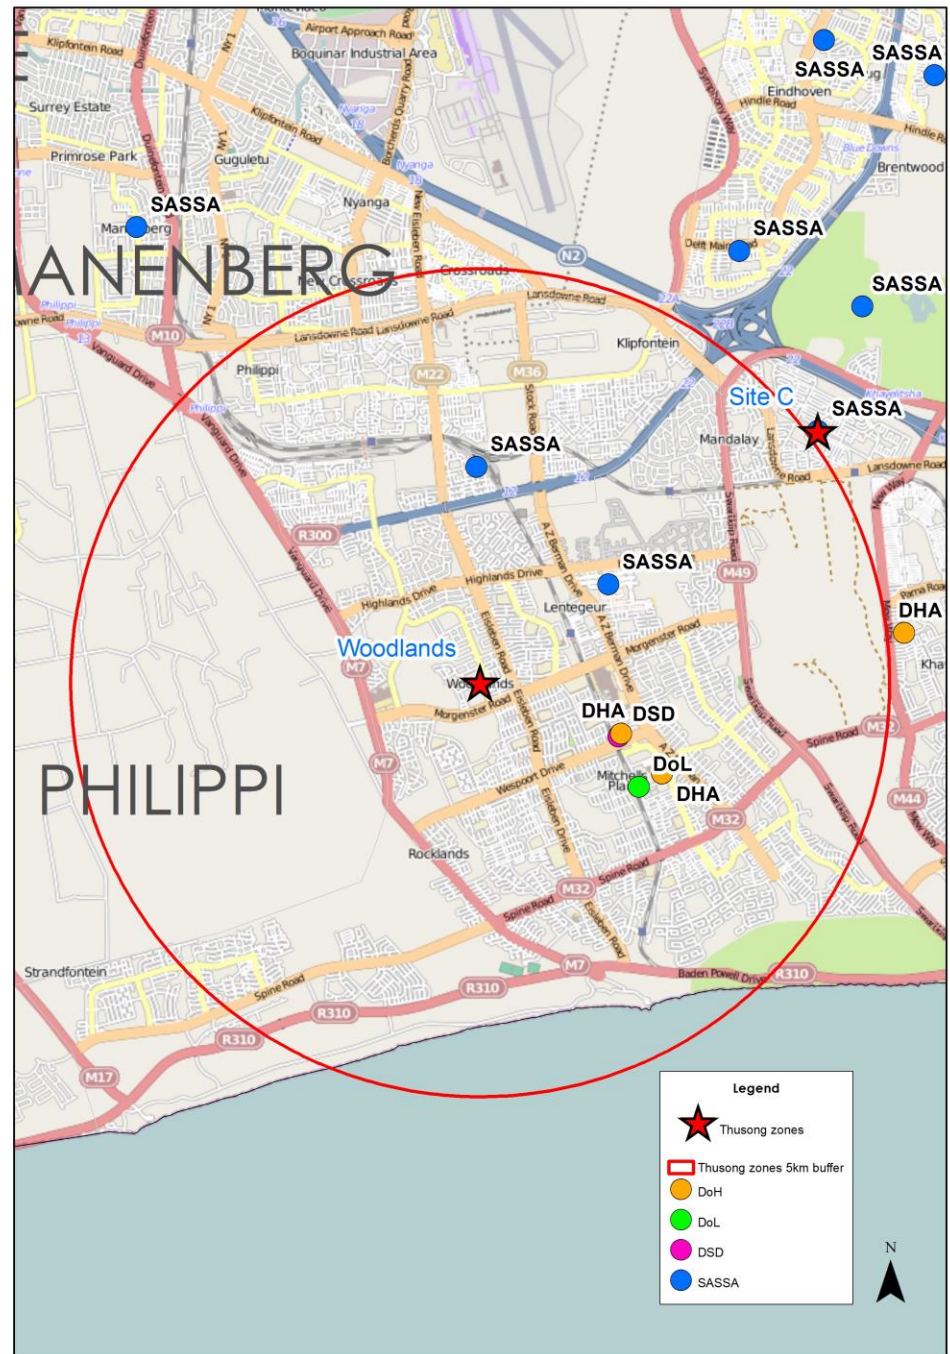

# Thusong Zones (Accessibility Analysis)

1. City of Cape Town
2. Khayelitsha
3. Bellville
4. Goodwood
5. Tygerberg
6. Lansdowne
7. Woodstock
8. Somerset West

Home Affairs

SASSA

5km

Labour

Social Dev

# Thusong Zones in the Metro

# Athlone Thusong Zone

# Mitchells Plain Thusong Zone