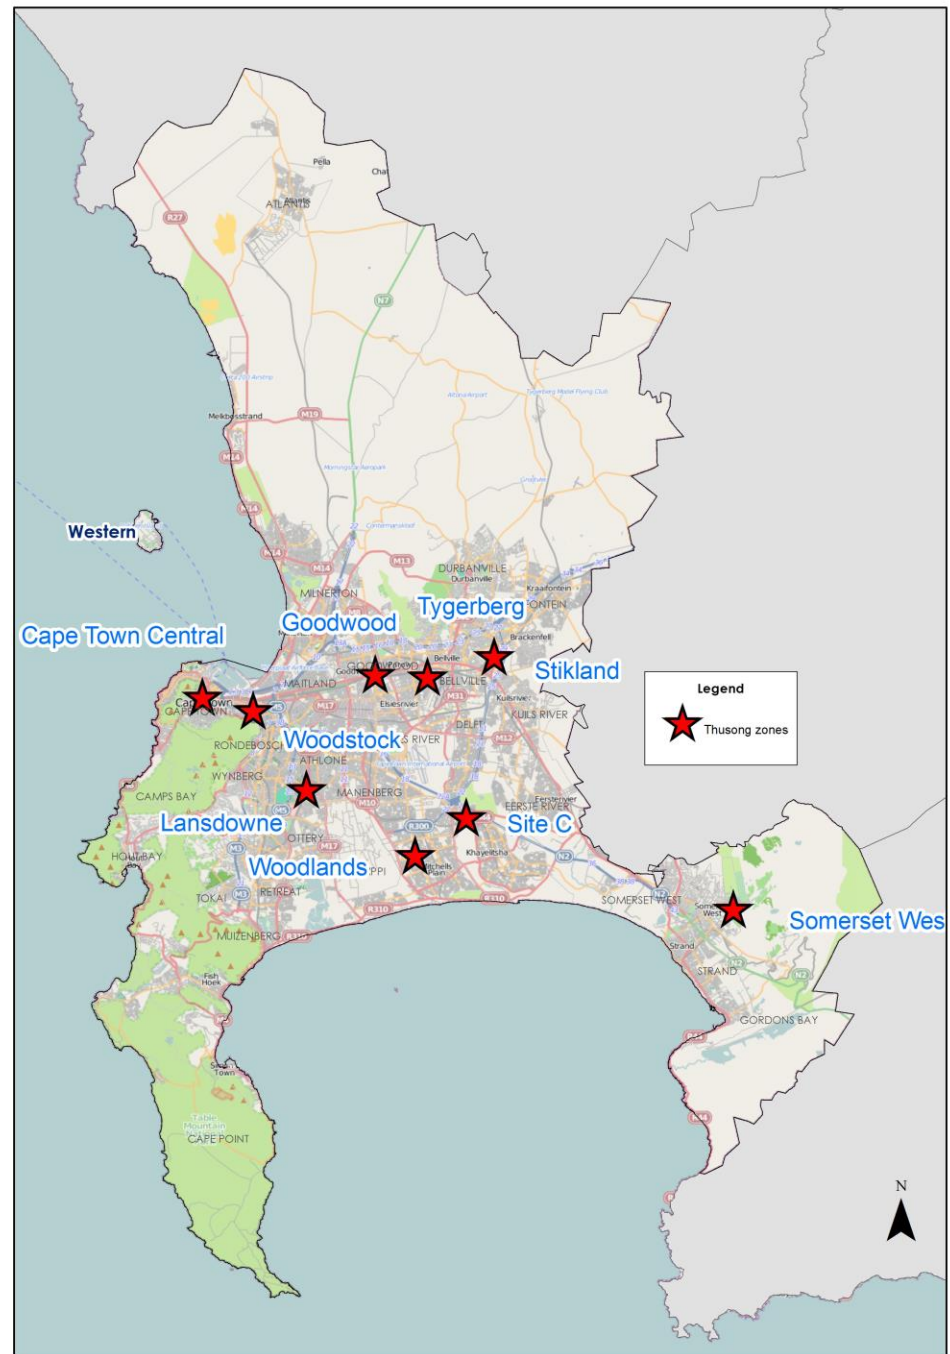

# Thusong Zones (Accessibility Analysis)

1. City of Cape Town
2. Khayelitsha
3. Bellville
4. Goodwood
5. Tygerberg
6. Lansdowne
7. Woodstock
8. Somerset West

Home Affairs

SASSA

5km

Labour

Social Dev

# Thusong Zones in the Metro

# Mitchells Plain Thusong Zone

# Khayelitsha (Site C) Thusong Zone