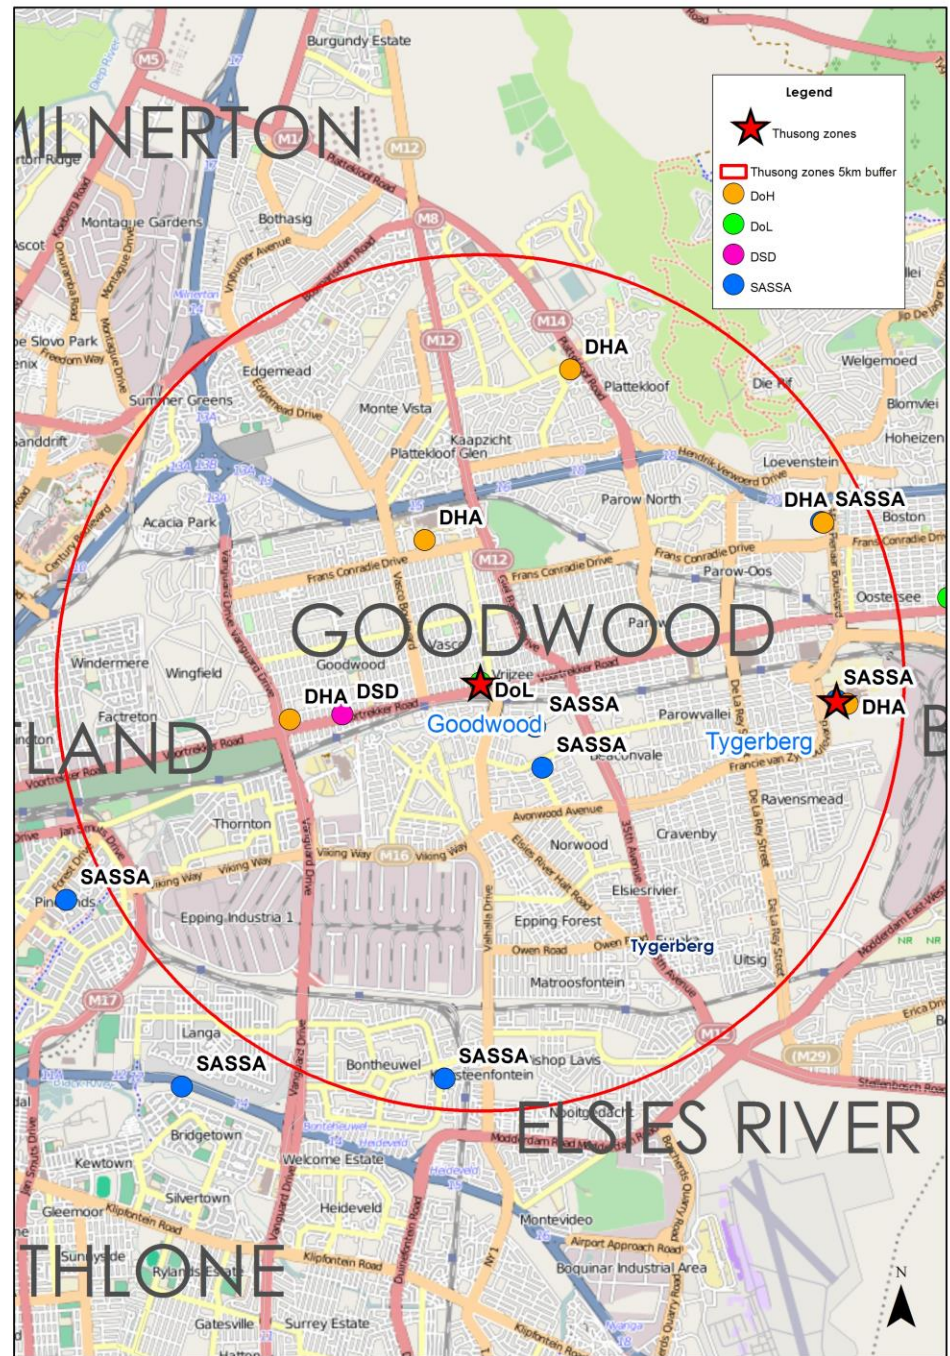

Goodwood Thusong Zone