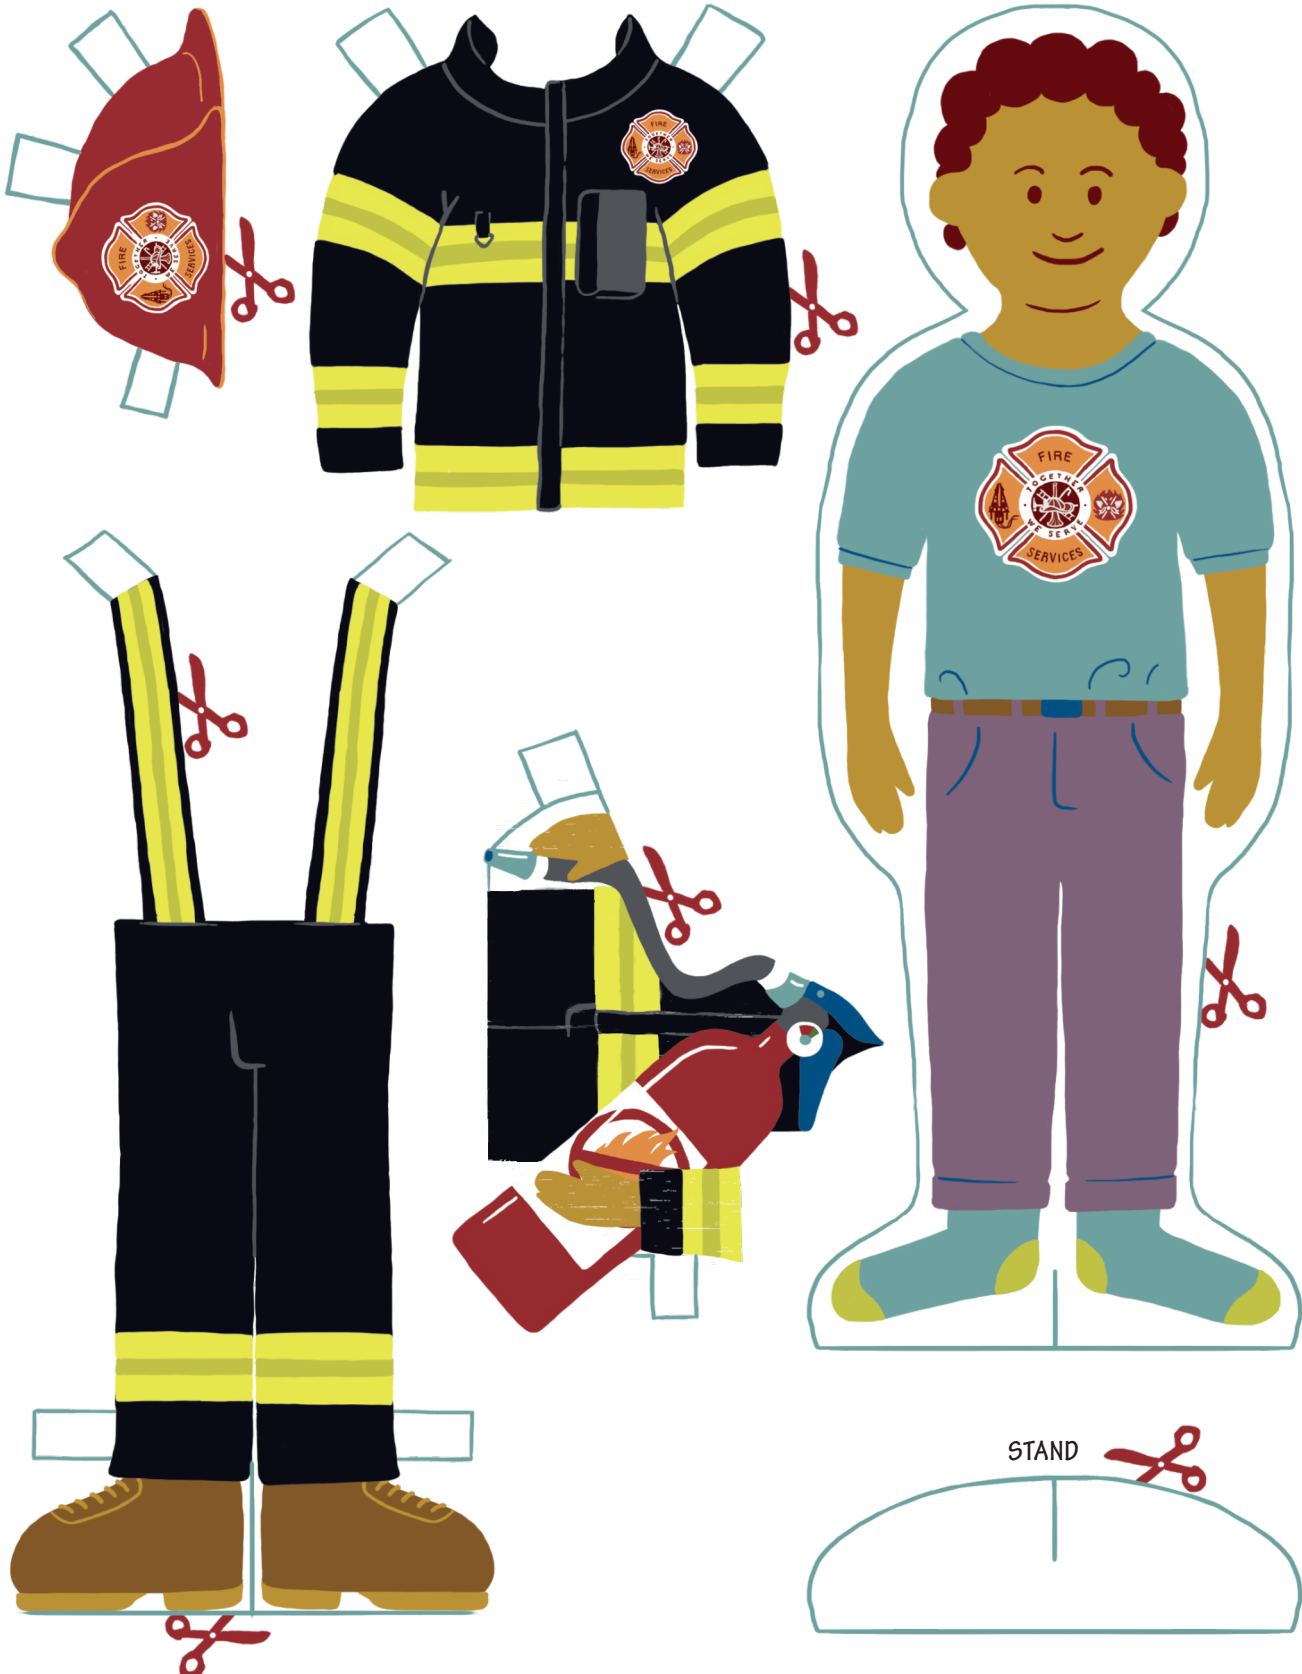

TREK DIE BRAND- WEERMAN AAN

Knip die brandweerman en sy mondering uit. Trek dit vir hom aan om seker te maak dat hy teen die vlamme bestand is.

DRESS THE FIREFIGHTER

Cut out the firefighter and his gear and put it on him to make sure he stays safe from fire.

NXIBISA UMCIMI-WOMLILO

Sika impahla zomcimi-mlilo uze umxibise
khonukuze akhuseleke emlilweni